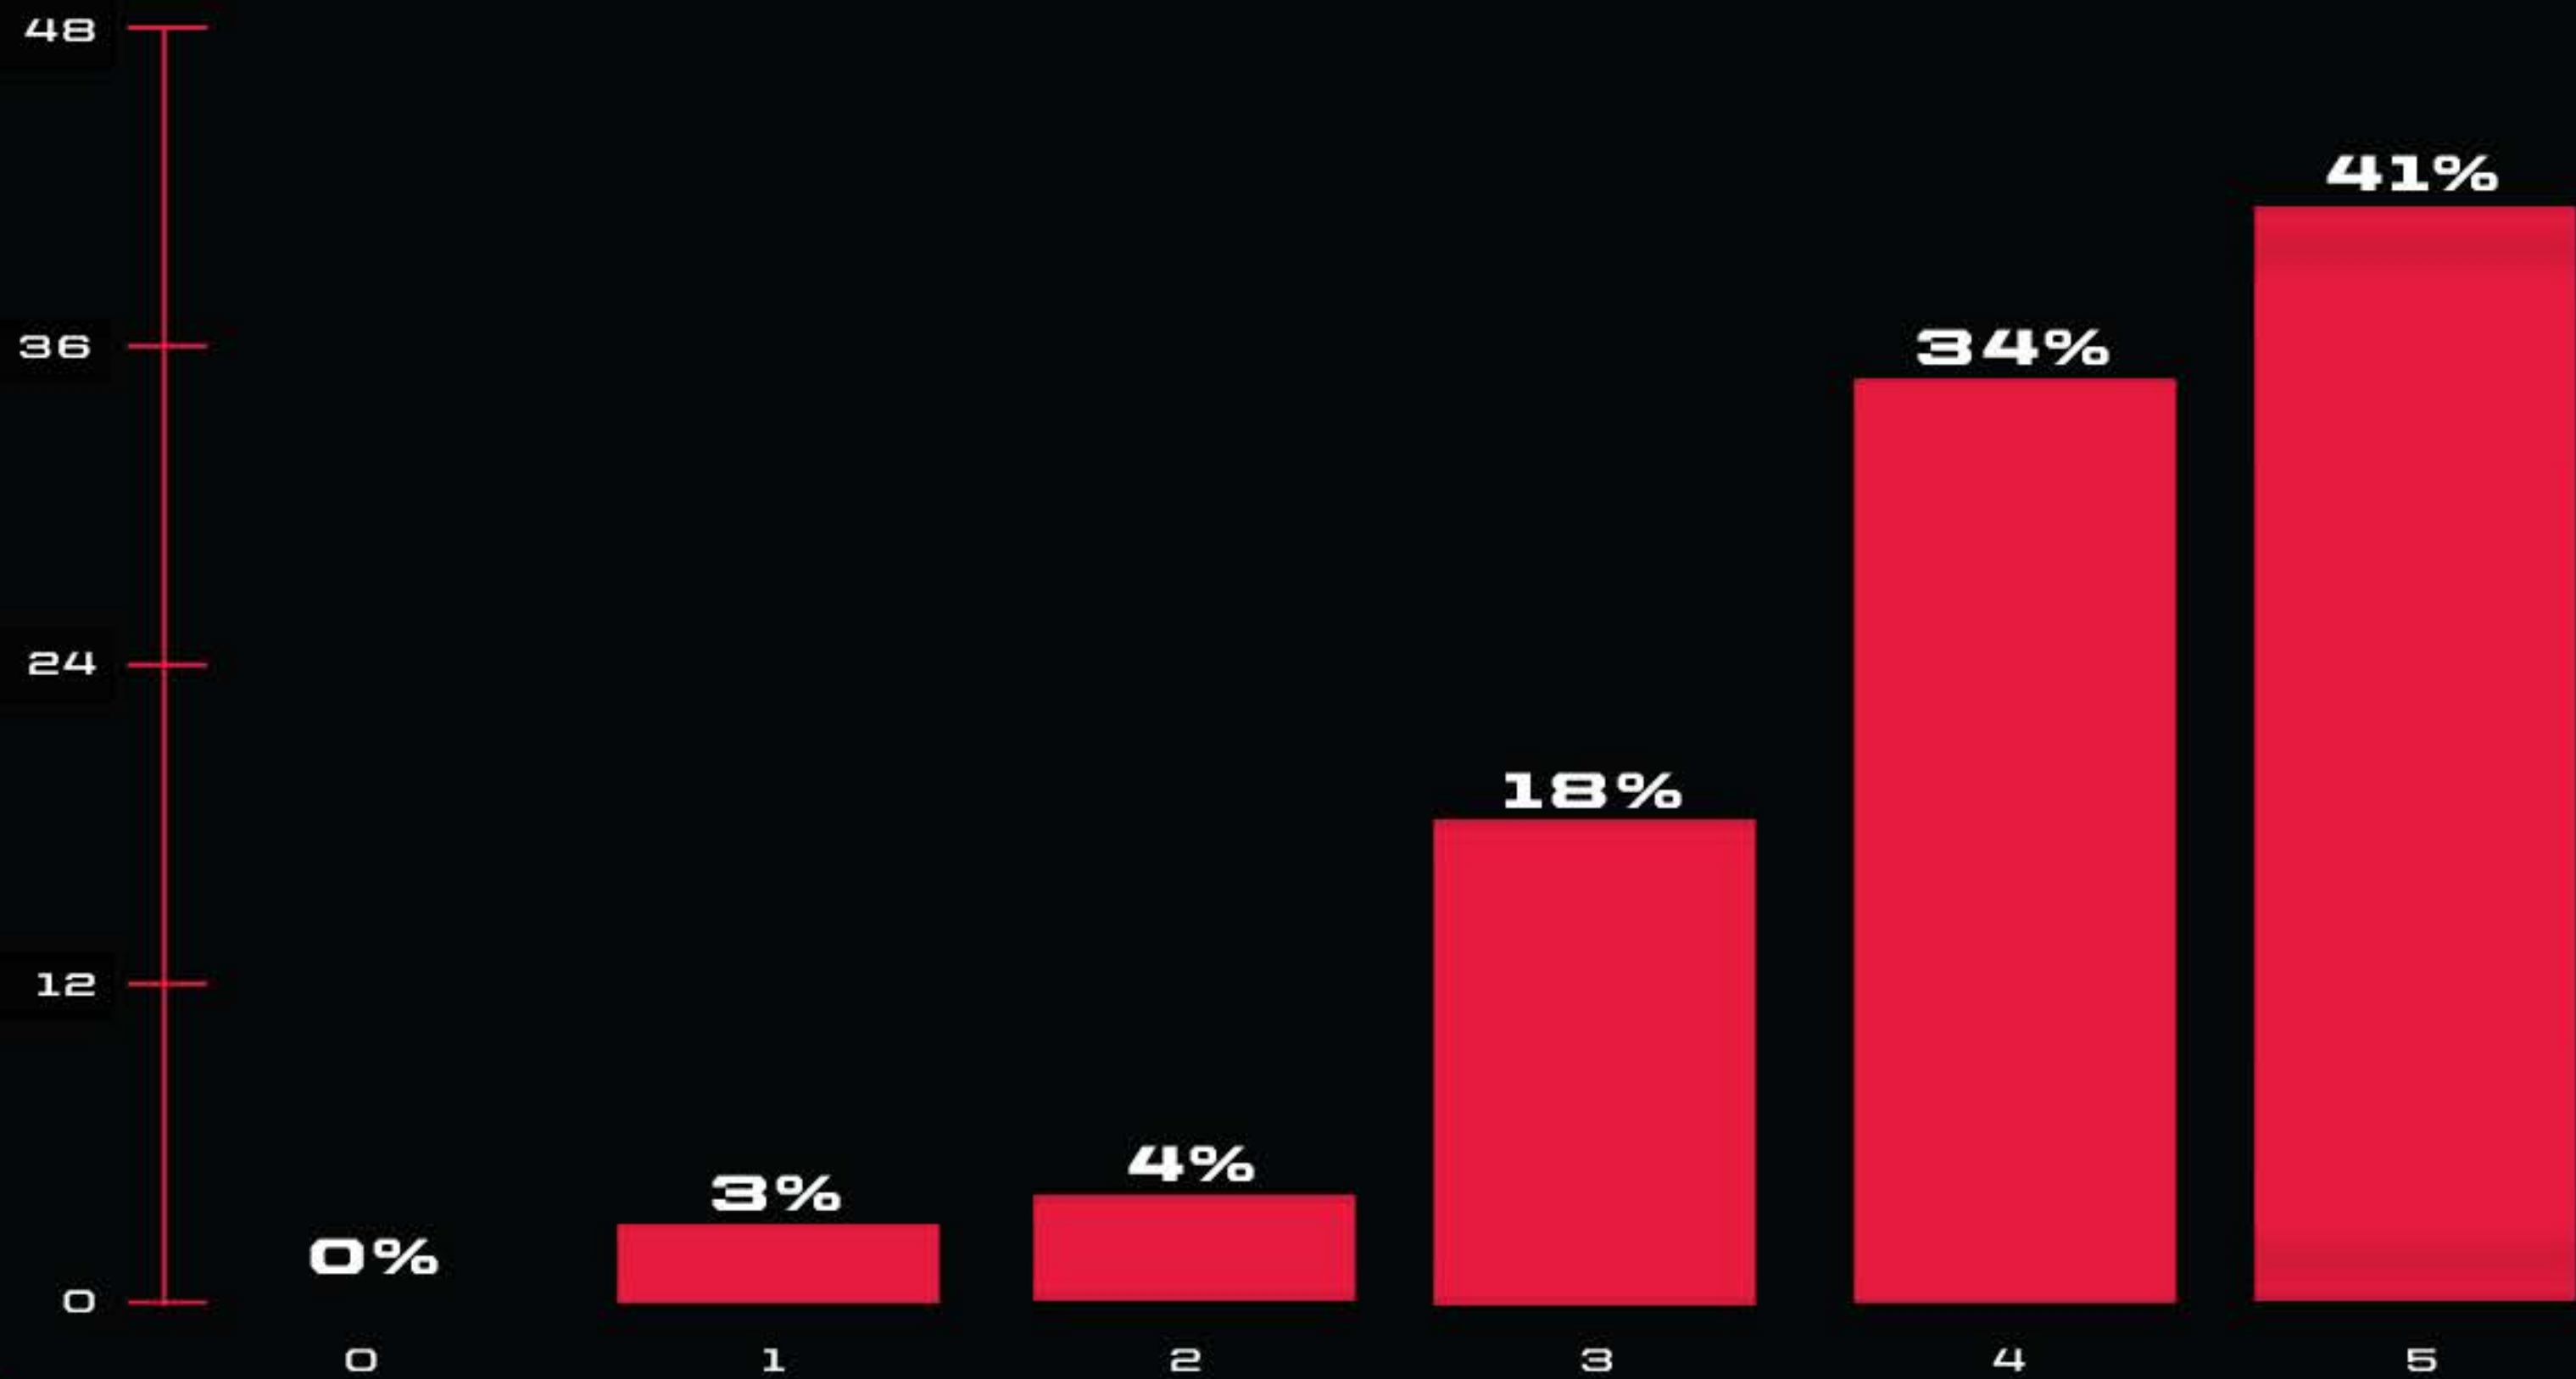

**MIDNIGHT
SOCIETY**

HOW FUN WAS THE 3RD SNAPSHOT?

RATING FROM 0-5 (1 = NOT FUN, 5 = VERY FUN, 0 = NOT SURE / NO OPINION)

**MIDNIGHT
SOCIETY**

FINDING THE SETTINGS MENU - EASY?

DYING LIGHT 2

RATING FROM 0-5 (1 = NOT EASY, 5 = VERY EASY, 0 = NOT SURE / NO OPINION)

**MIDNIGHT
SOCIETY**

HOW USEFUL WERE THE AUDIO SLIDERS?

RATING FROM 0-5 (1 = NOT USEFUL, 5 = VERY USEFUL, 0 = NOT SURE / NO OPINION)

DIABOROP

**MIDNIGHT
SOCIETY**

HOW WAS THE LOOTING INTERACTION SPEED?

RATING FROM 0-5 (1 = TOO SLOW, 5 = TOO FAST, 0 = NOT SURE / NO OPINION)