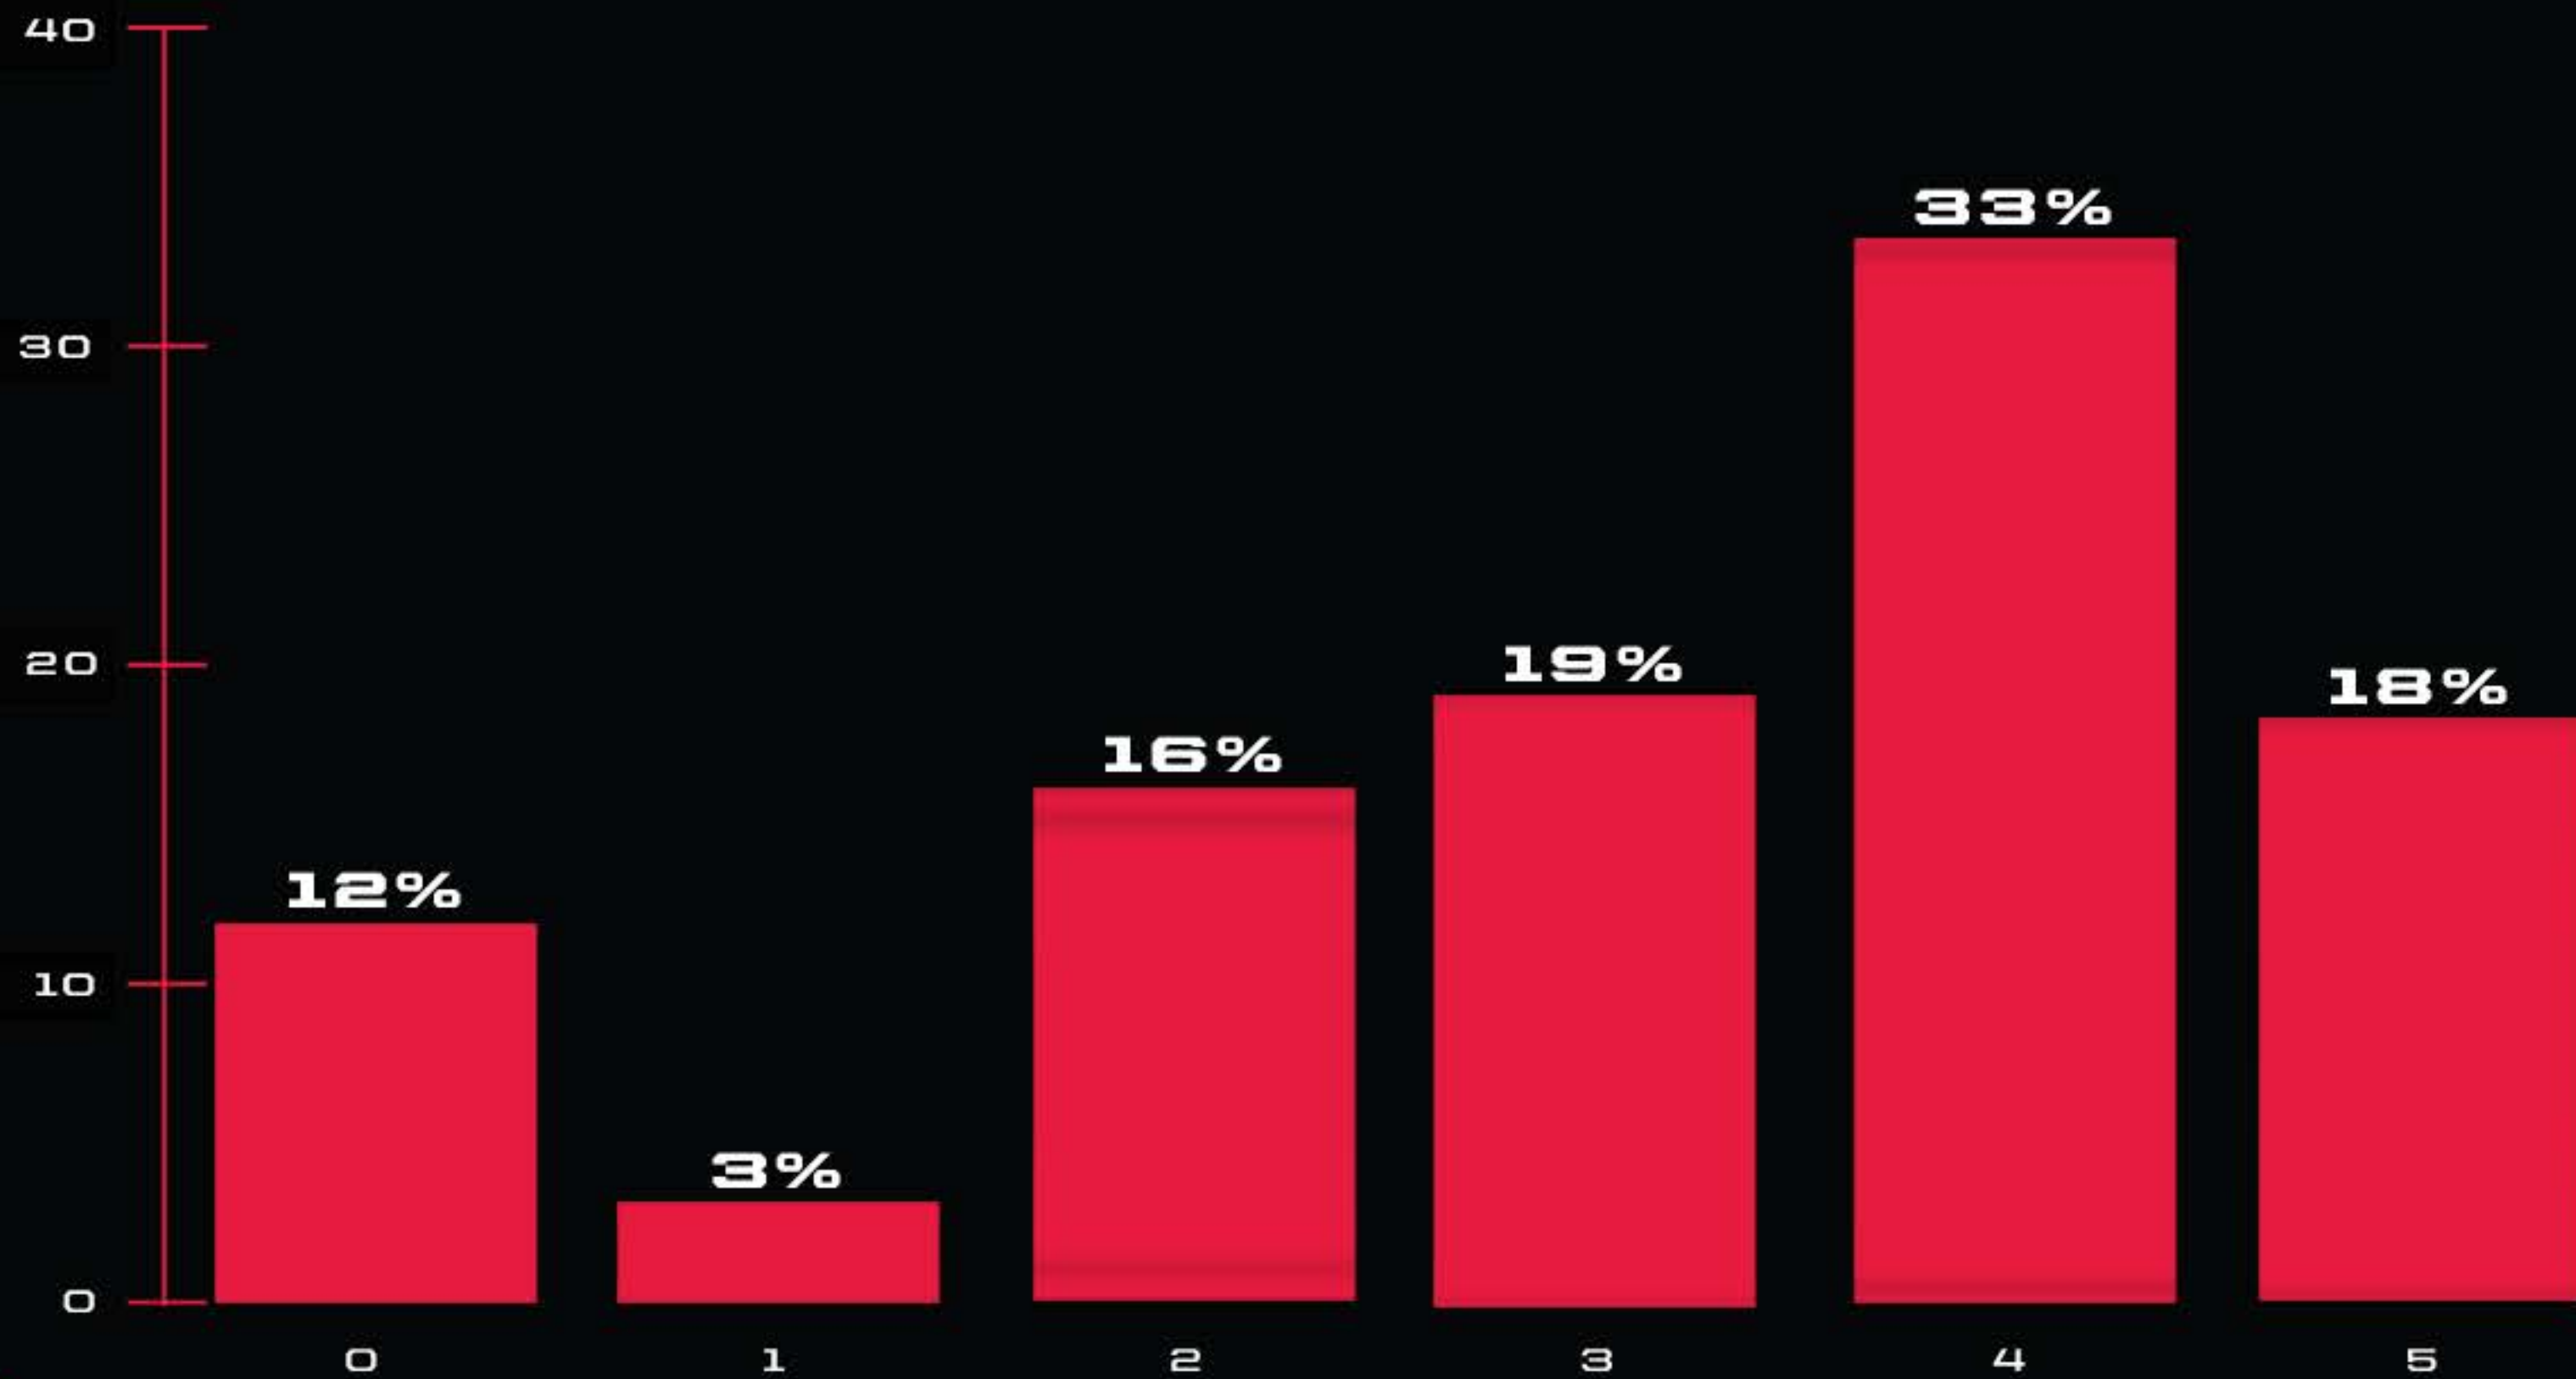

**MIDNIGHT
SOCIETY**

RATINGS - MOVEMENT SPEED - LIKE?

OVERDRIP

RATING FROM 0-5 (1 = STRONGLY DISLIKE, 5 = STRONGLY LIKE,
0 = NOT SURE / NO OPINION)

**MIDNIGHT
SOCIETY**

AIMING ON MOUSE AND KEYBOARD - LIKE?

RATING FROM 0-5 (1 = STRONGLY DISLIKE, 5 = STRONGLY LIKE,
0 = NOT SURE / NO OPINION)

OVERDRIP

**MIDNIGHT
SOCIETY**

AIMING ON CONTROLLER - EASY?

OVERDRIP

RATING FROM 0-5 (1 = TOO EASY, 5 = TOO DIFFICULT, 0 = NOT SURE / NO OPINION)