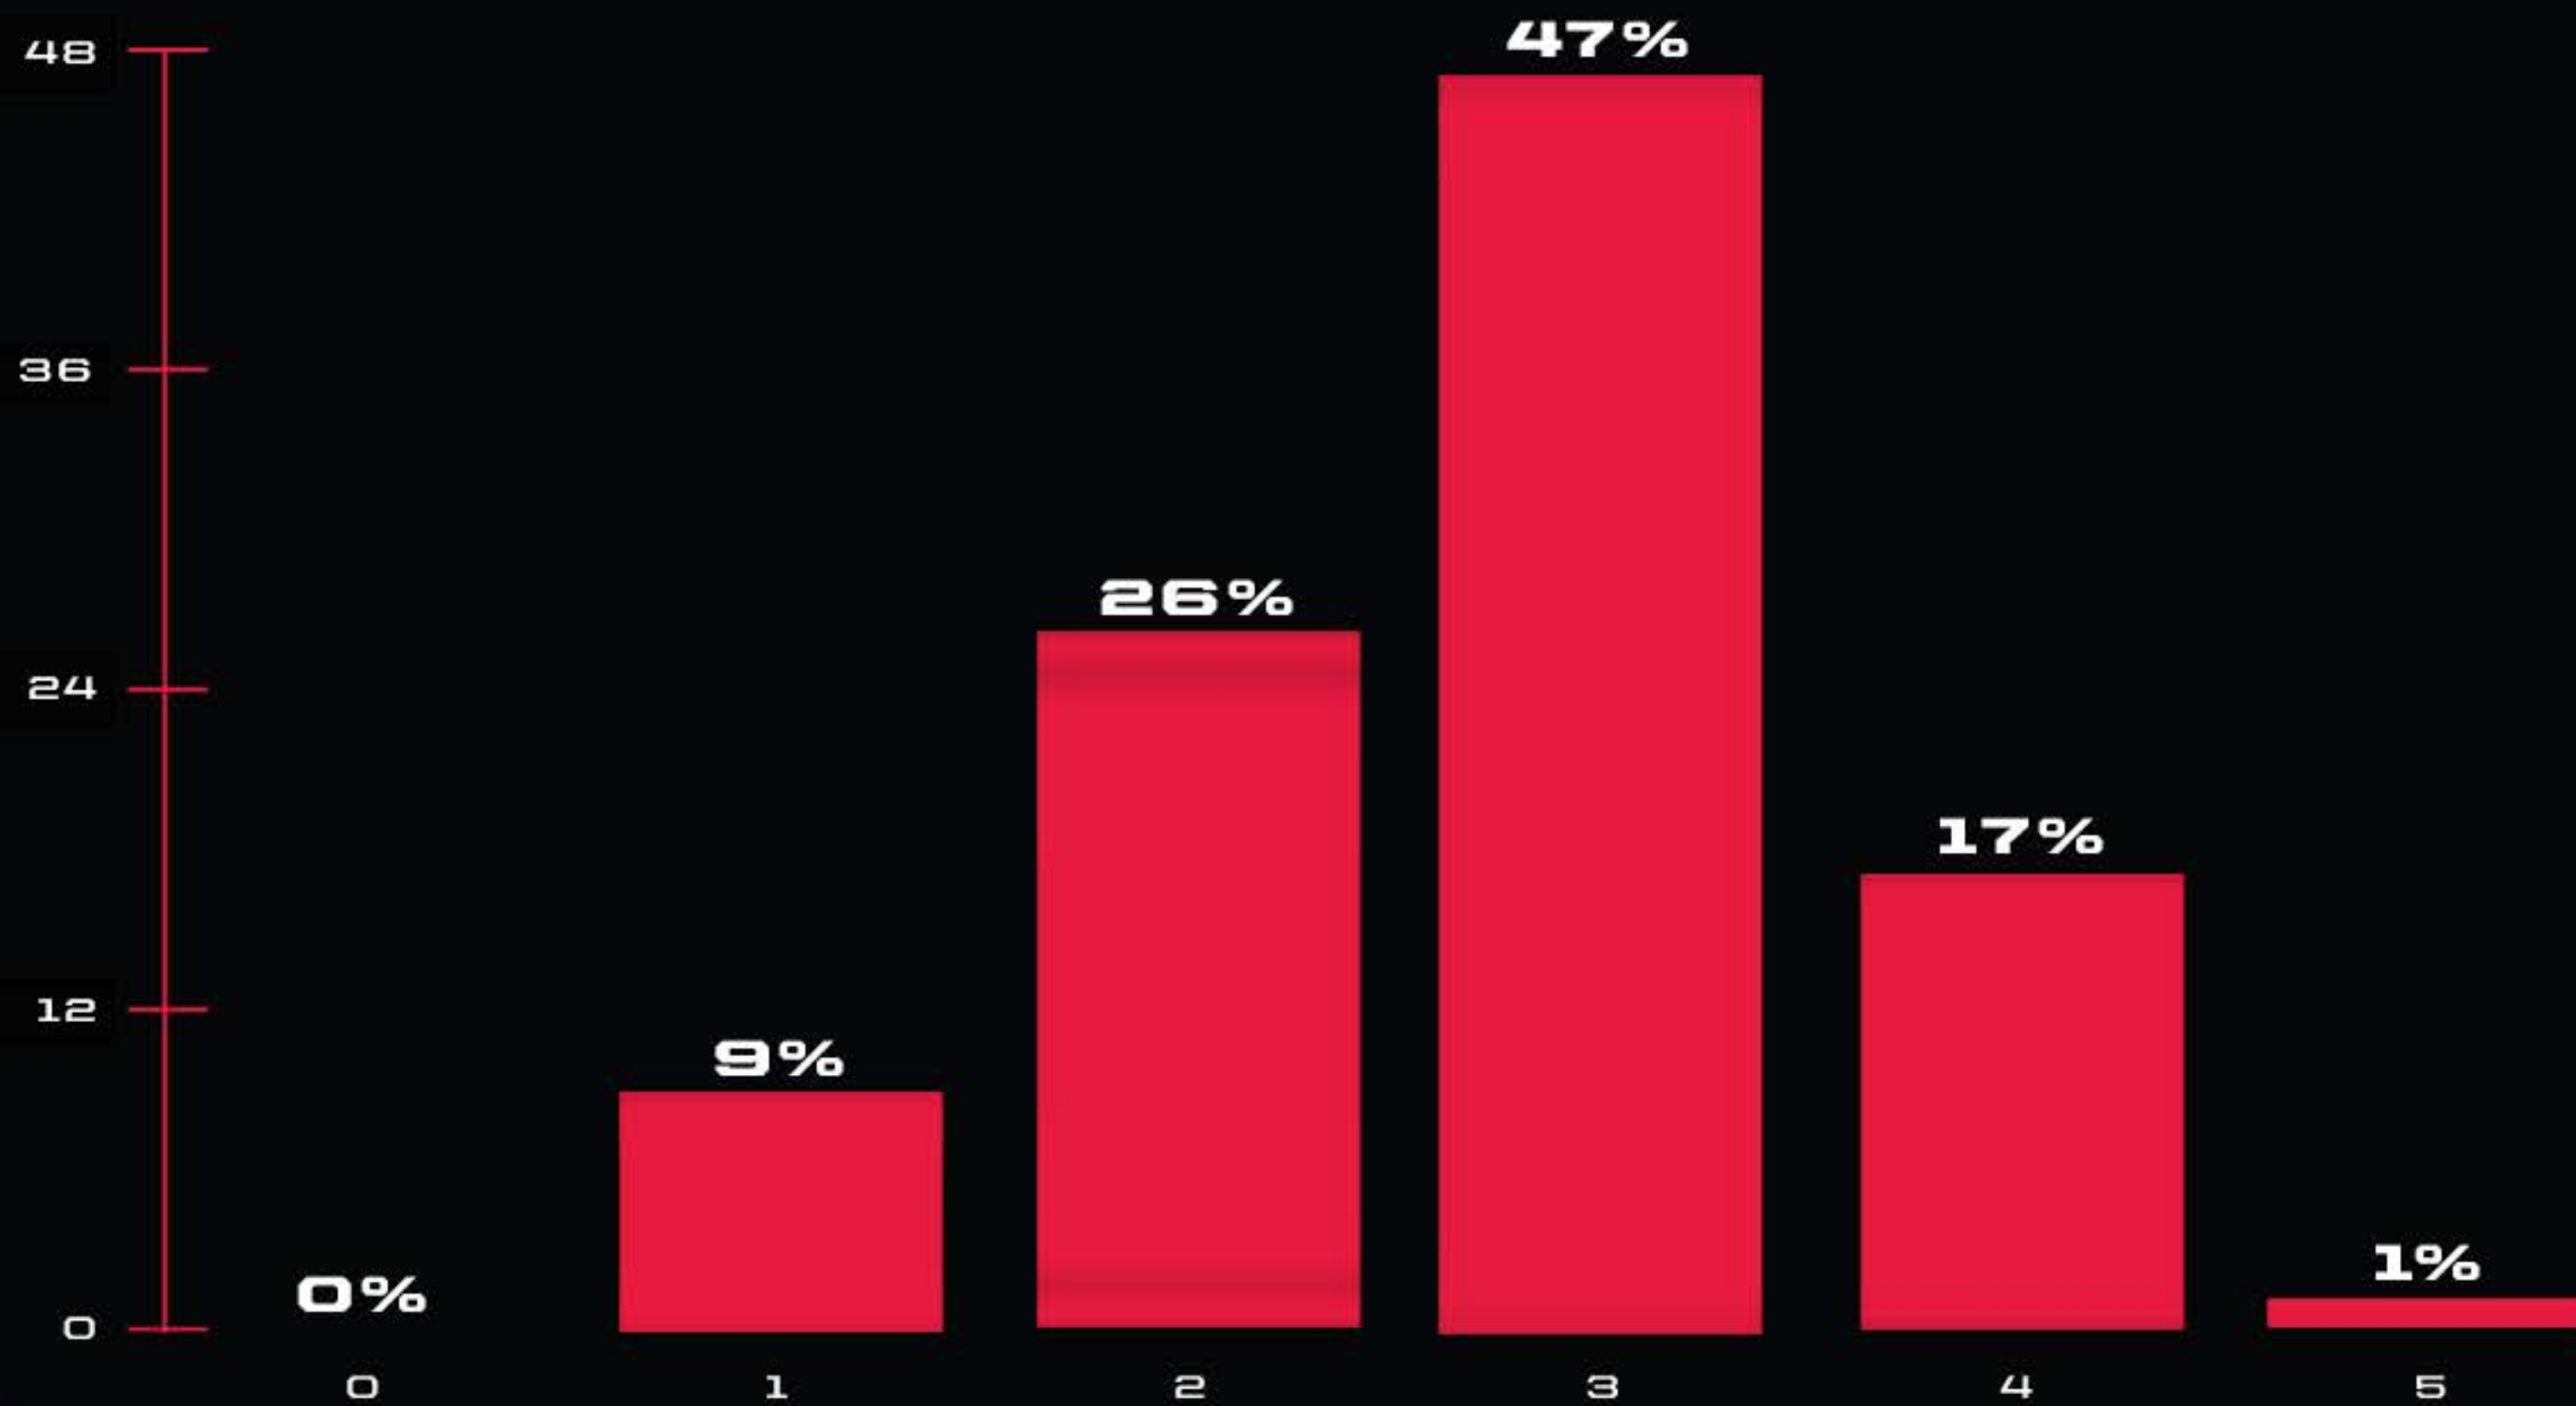

**MIDNIGHT
SOCIETY**

RATINGS - MOVEMENT SPEED - LIKE?

OVERDRIP

RATING FROM 0-5 (1 = STRONGLY DISLIKE, 5 = STRONGLY LIKE,
0 = NOT SURE / NO OPINION)

**MIDNIGHT
SOCIETY**

AIMING ON MOUSE AND KEYBOARD - LIKE?

RATING FROM 0-5 (1 = STRONGLY DISLIKE, 5 = STRONGLY LIKE,
0 = NOT SURE / NO OPINION)

OVERDRIP

**MIDNIGHT
SOCIETY**

AIMING ON CONTROLLER - EASY?

OVERDRIP

RATING FROM 0-5 (1 = TOO EASY, 5 = TOO DIFFICULT, 0 = NOT SURE / NO OPINION)