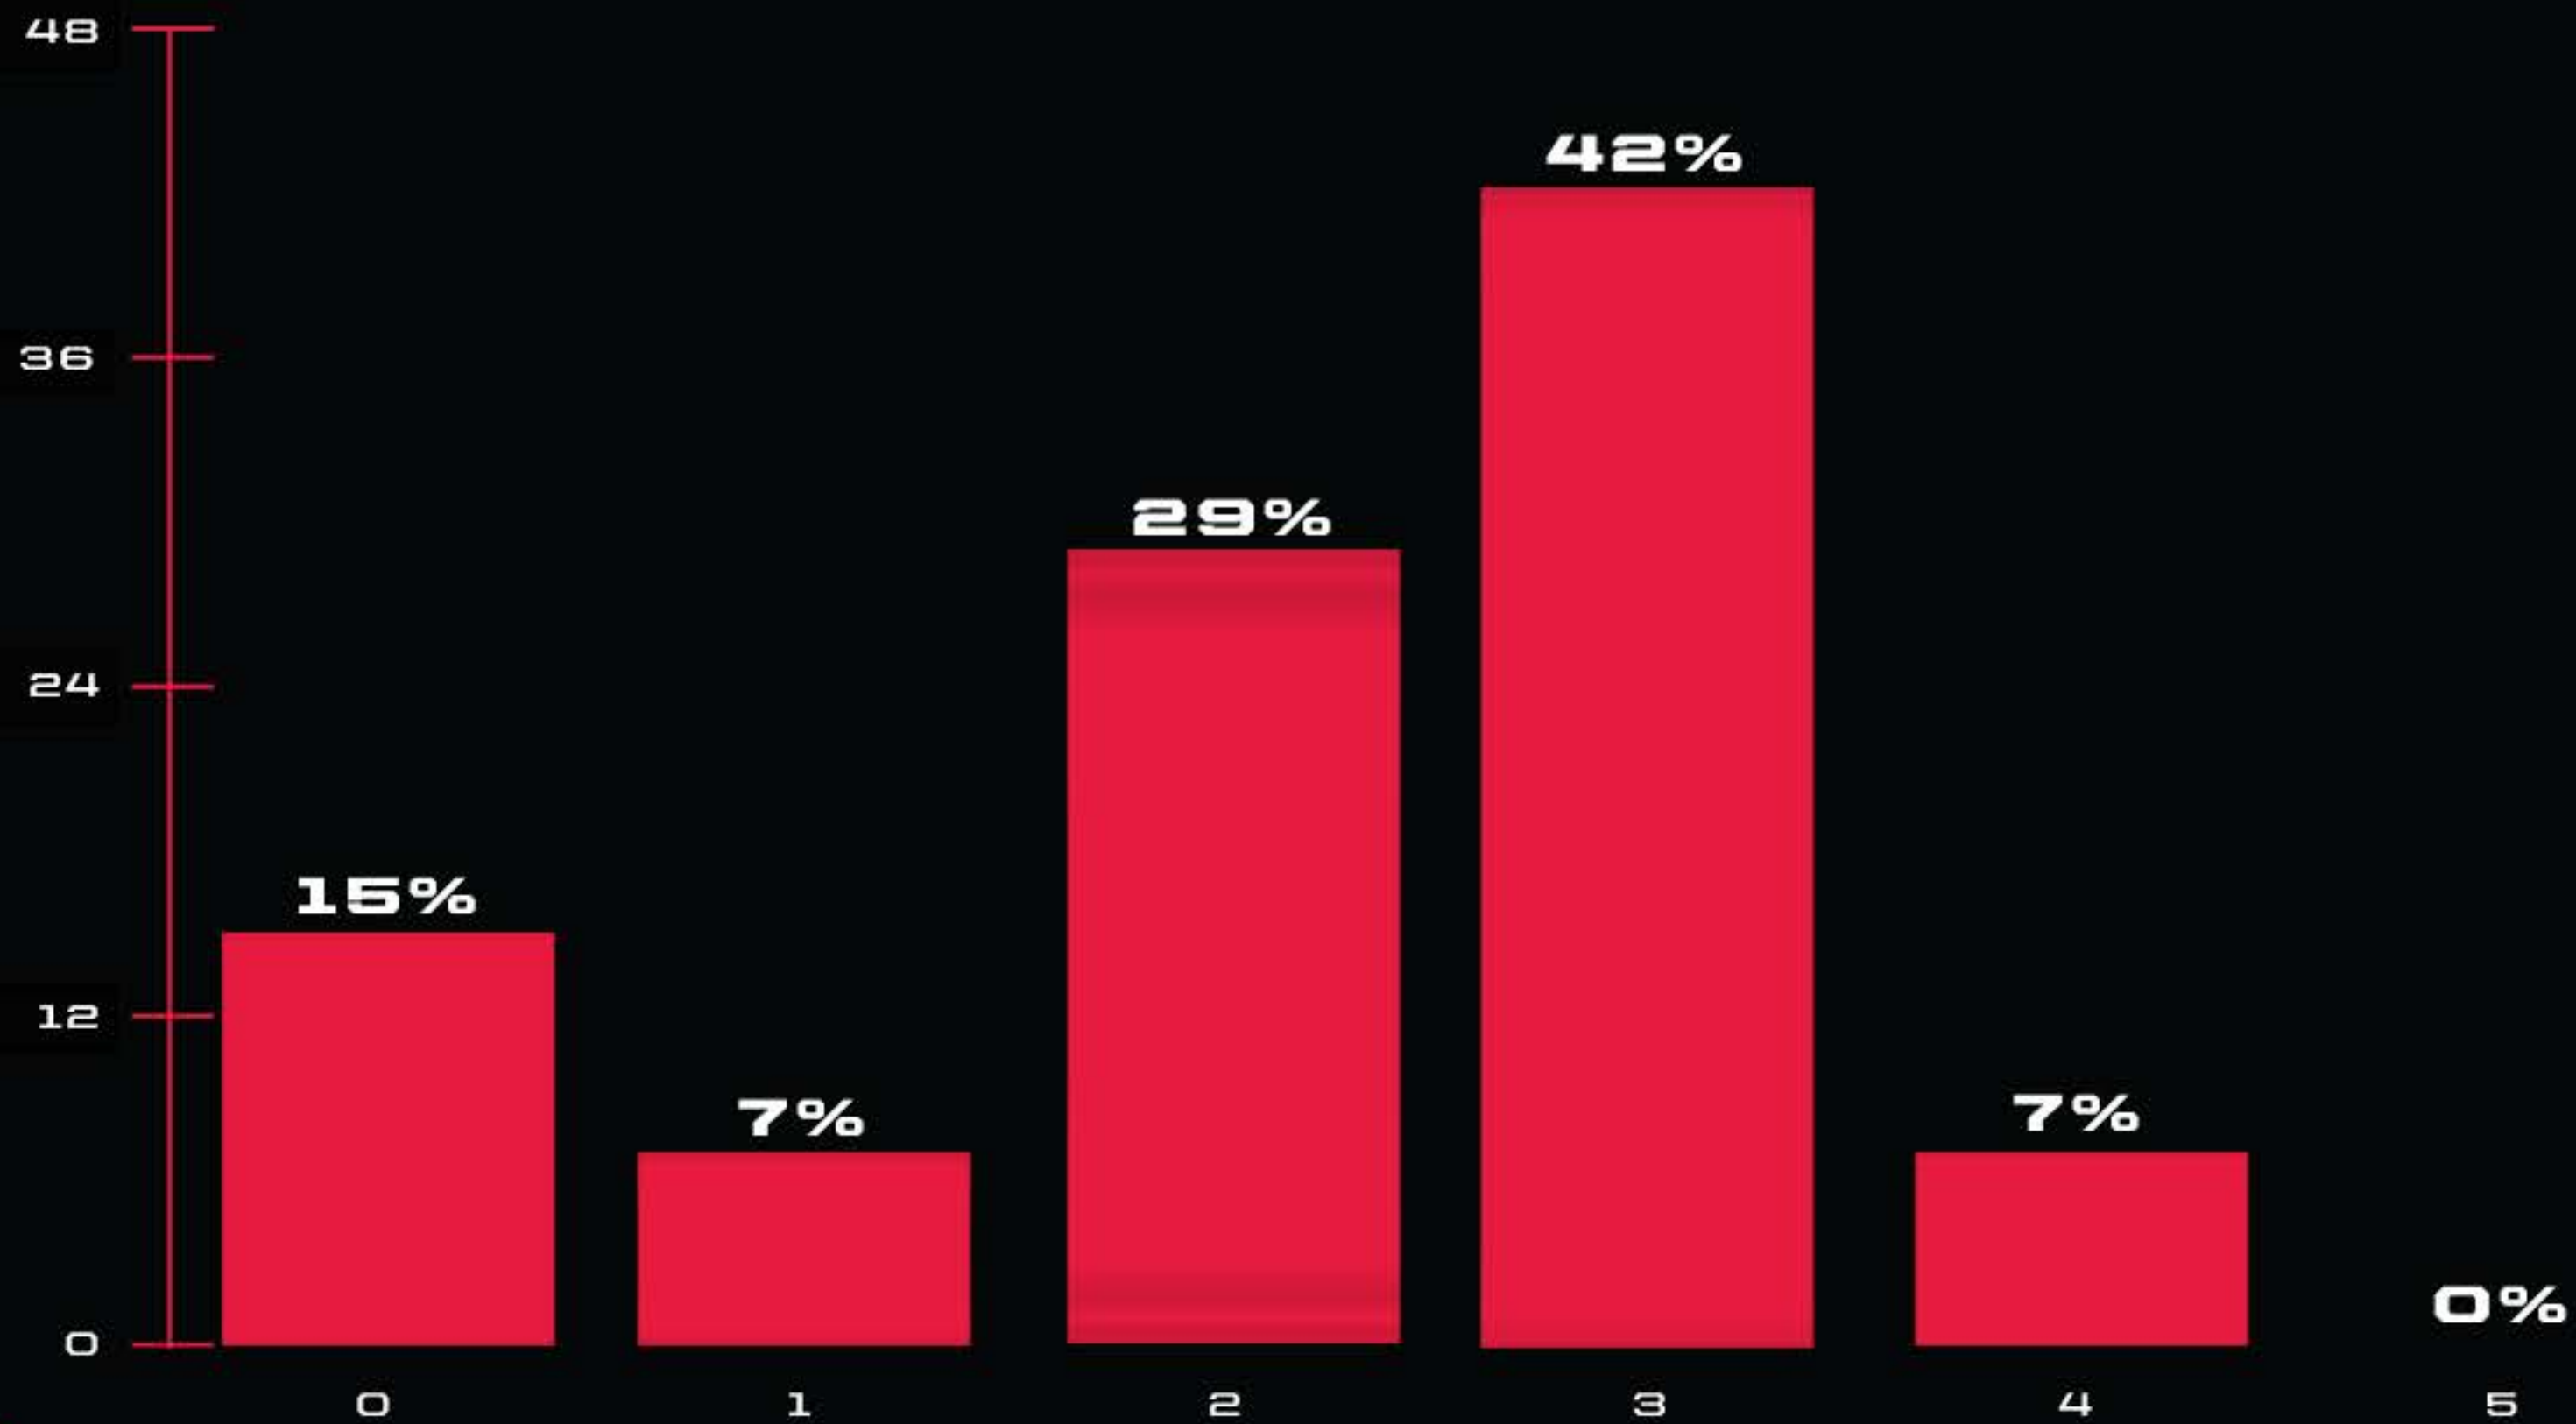

**MIDNIGHT
SOCIETY**

HOW USEFUL WERE THE AUDIO SLIDERS?

RATING FROM 0-5 (1 = NOT USEFUL, 5 = VERY USEFUL, 0 = NOT SURE / NO OPINION)

DIABOROP

**MIDNIGHT
SOCIETY**

HOW WAS THE LOOTING INTERACTION SPEED?

RATING FROM 0-5 (1 = TOO SLOW, 5 = TOO FAST, 0 = NOT SURE / NO OPINION)

DISORDER

**MIDNIGHT
SOCIETY**

HOW WAS THE WEAPON PICKUP SPEED?

RATING FROM 0-5 (1 = TOO SLOW, 5 = TOO FAST, 0 = NOT SURE / NO OPINION)

ORDER

**MIDNIGHT
SOCIETY**

HOW WAS THE ELEVATOR INTERACTION SPEED?

RATING FROM 0-5 (1 = TOO SLOW, 5 = TOO FAST, 0 = NOT SURE / NO OPINION)