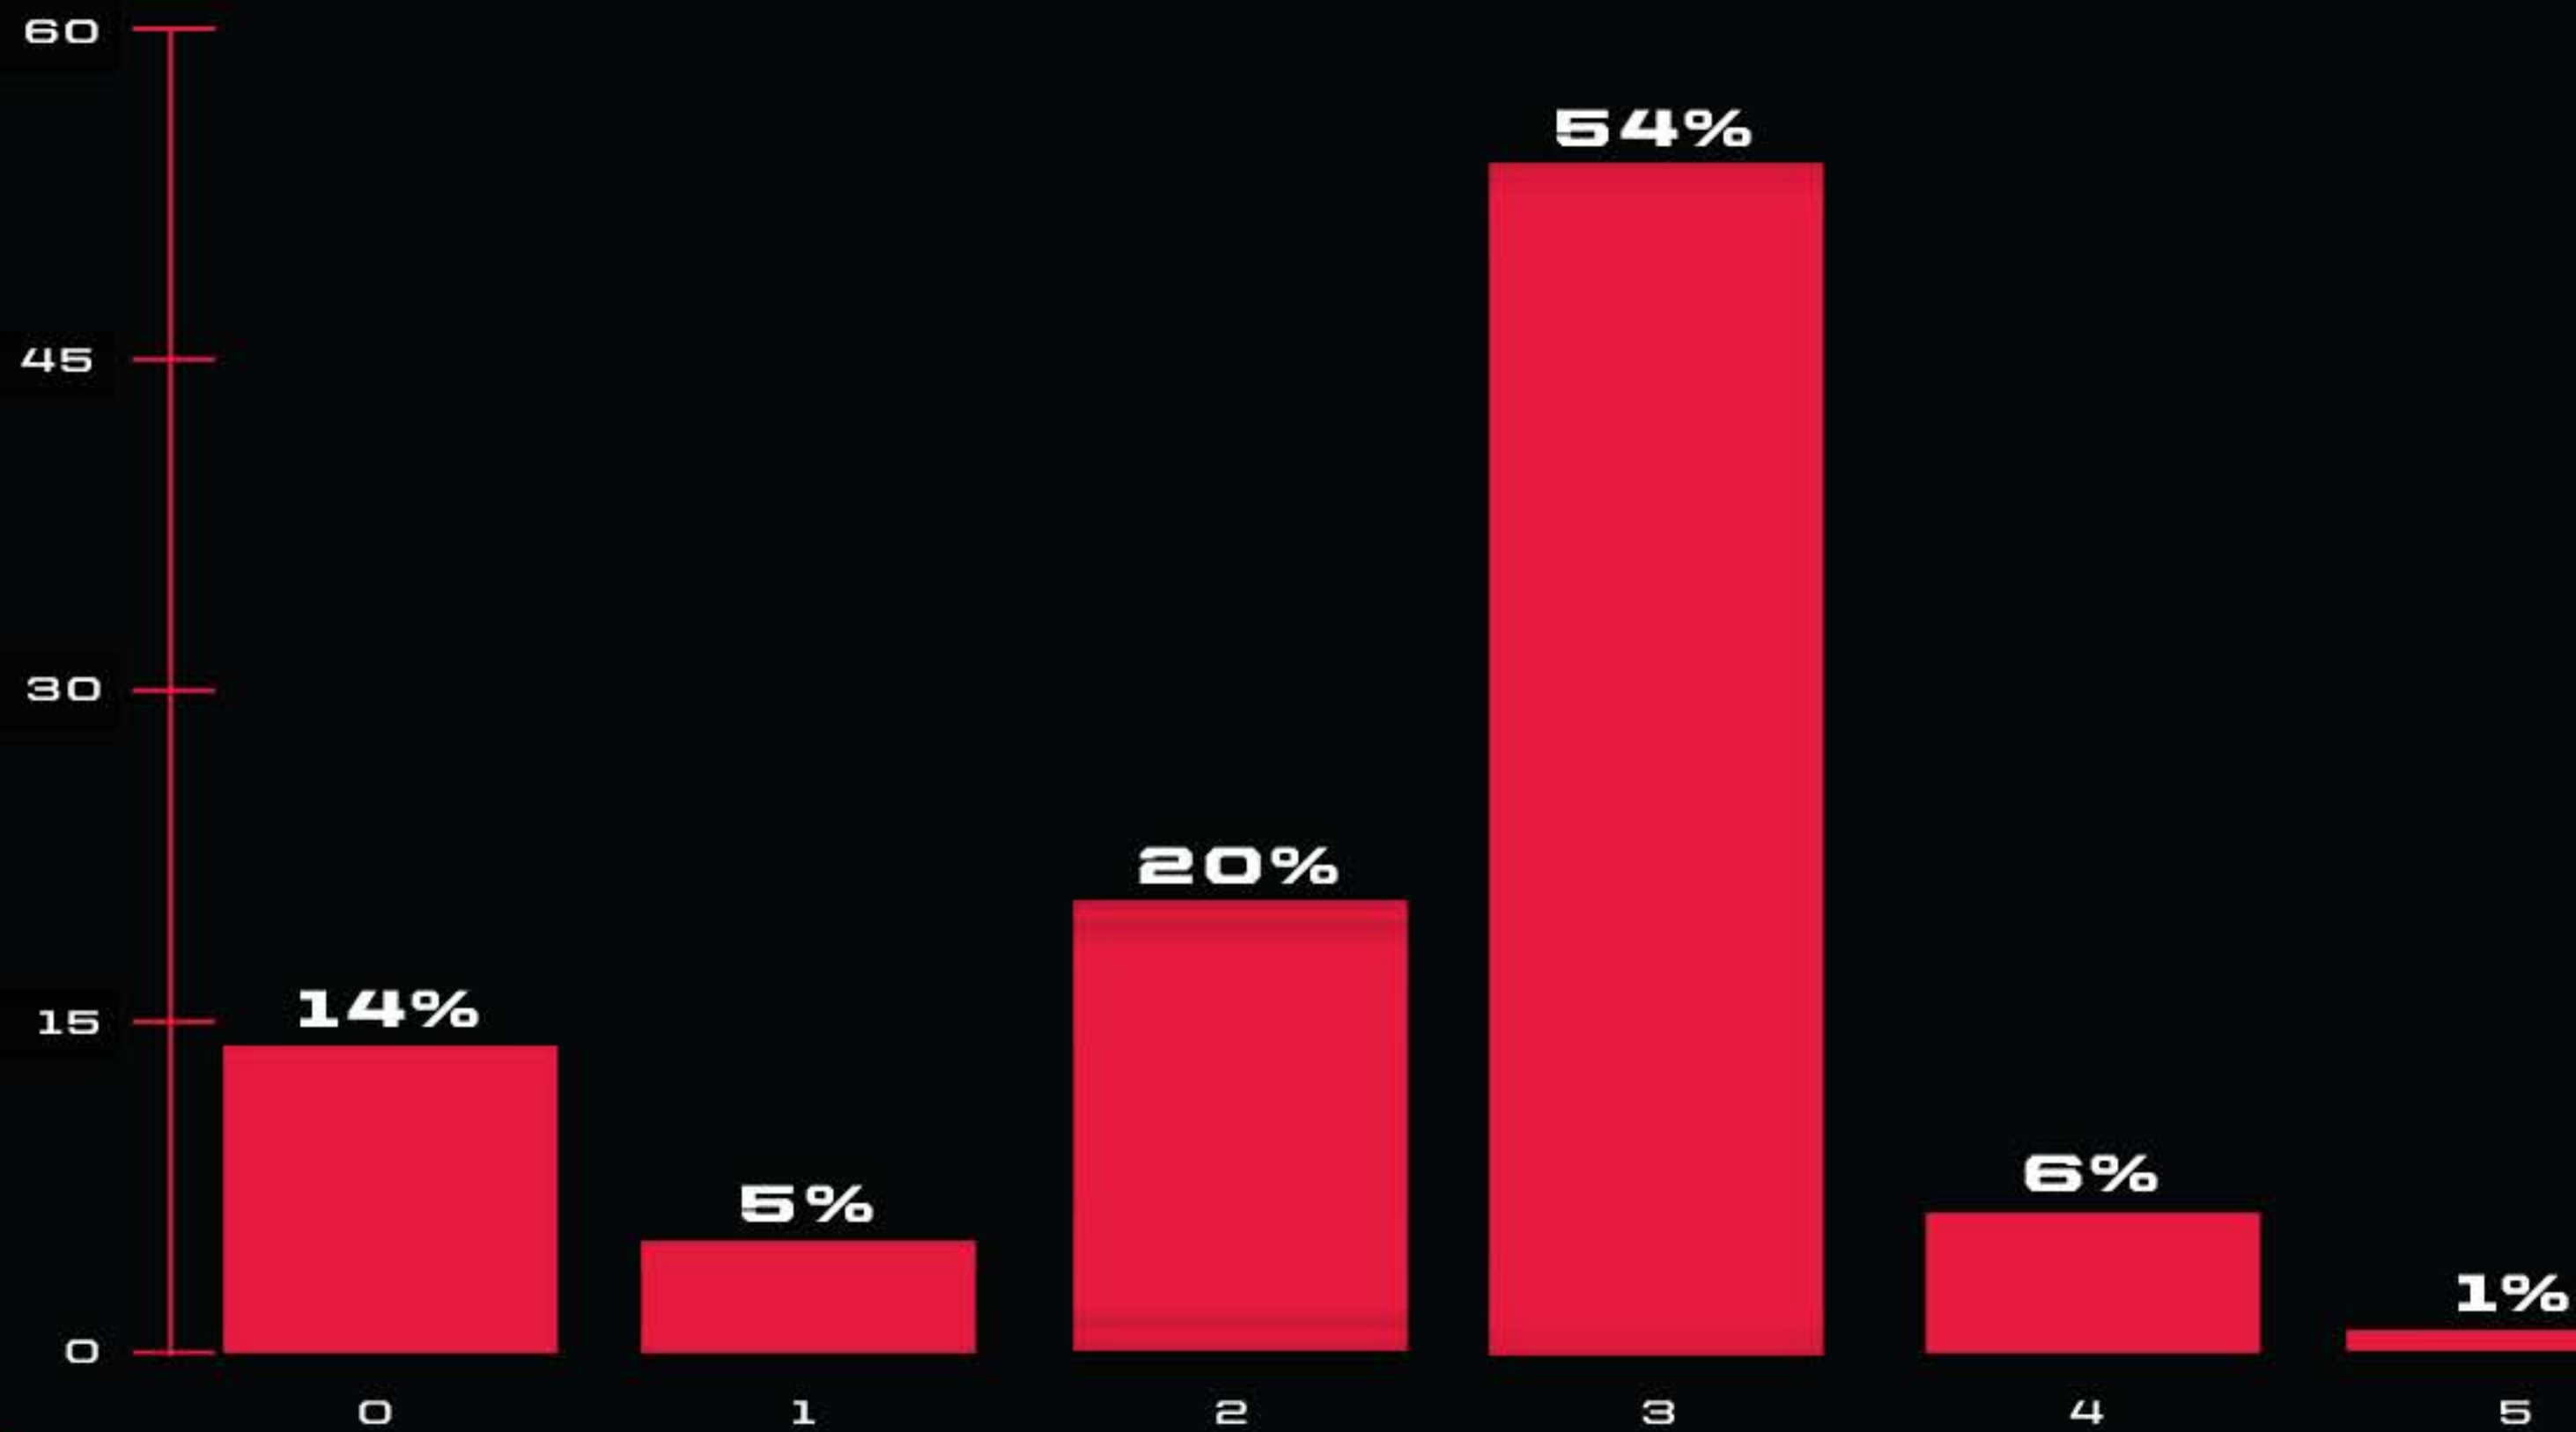

**MIDNIGHT
SOCIETY**

HOW USEFUL WERE THE AUDIO SLIDERS?

RATING FROM 0-5 (1 = NOT USEFUL, 5 = VERY USEFUL, 0 = NOT SURE / NO OPINION)

DIABOROP

**MIDNIGHT
SOCIETY**

HOW WAS THE LOOTING INTERACTION SPEED?

RATING FROM 0-5 (1 = TOO SLOW, 5 = TOO FAST, 0 = NOT SURE / NO OPINION)

DISORDER

**MIDNIGHT
SOCIETY**

HOW WAS THE WEAPON PICKUP SPEED?

RATING FROM 0-5 (1 = TOO SLOW, 5 = TOO FAST, 0 = NOT SURE / NO OPINION)

ORDER

**MIDNIGHT
SOCIETY**

HOW WAS THE ELEVATOR INTERACTION SPEED?

RATING FROM 0-5 (1 = TOO SLOW, 5 = TOO FAST, 0 = NOT SURE / NO OPINION)