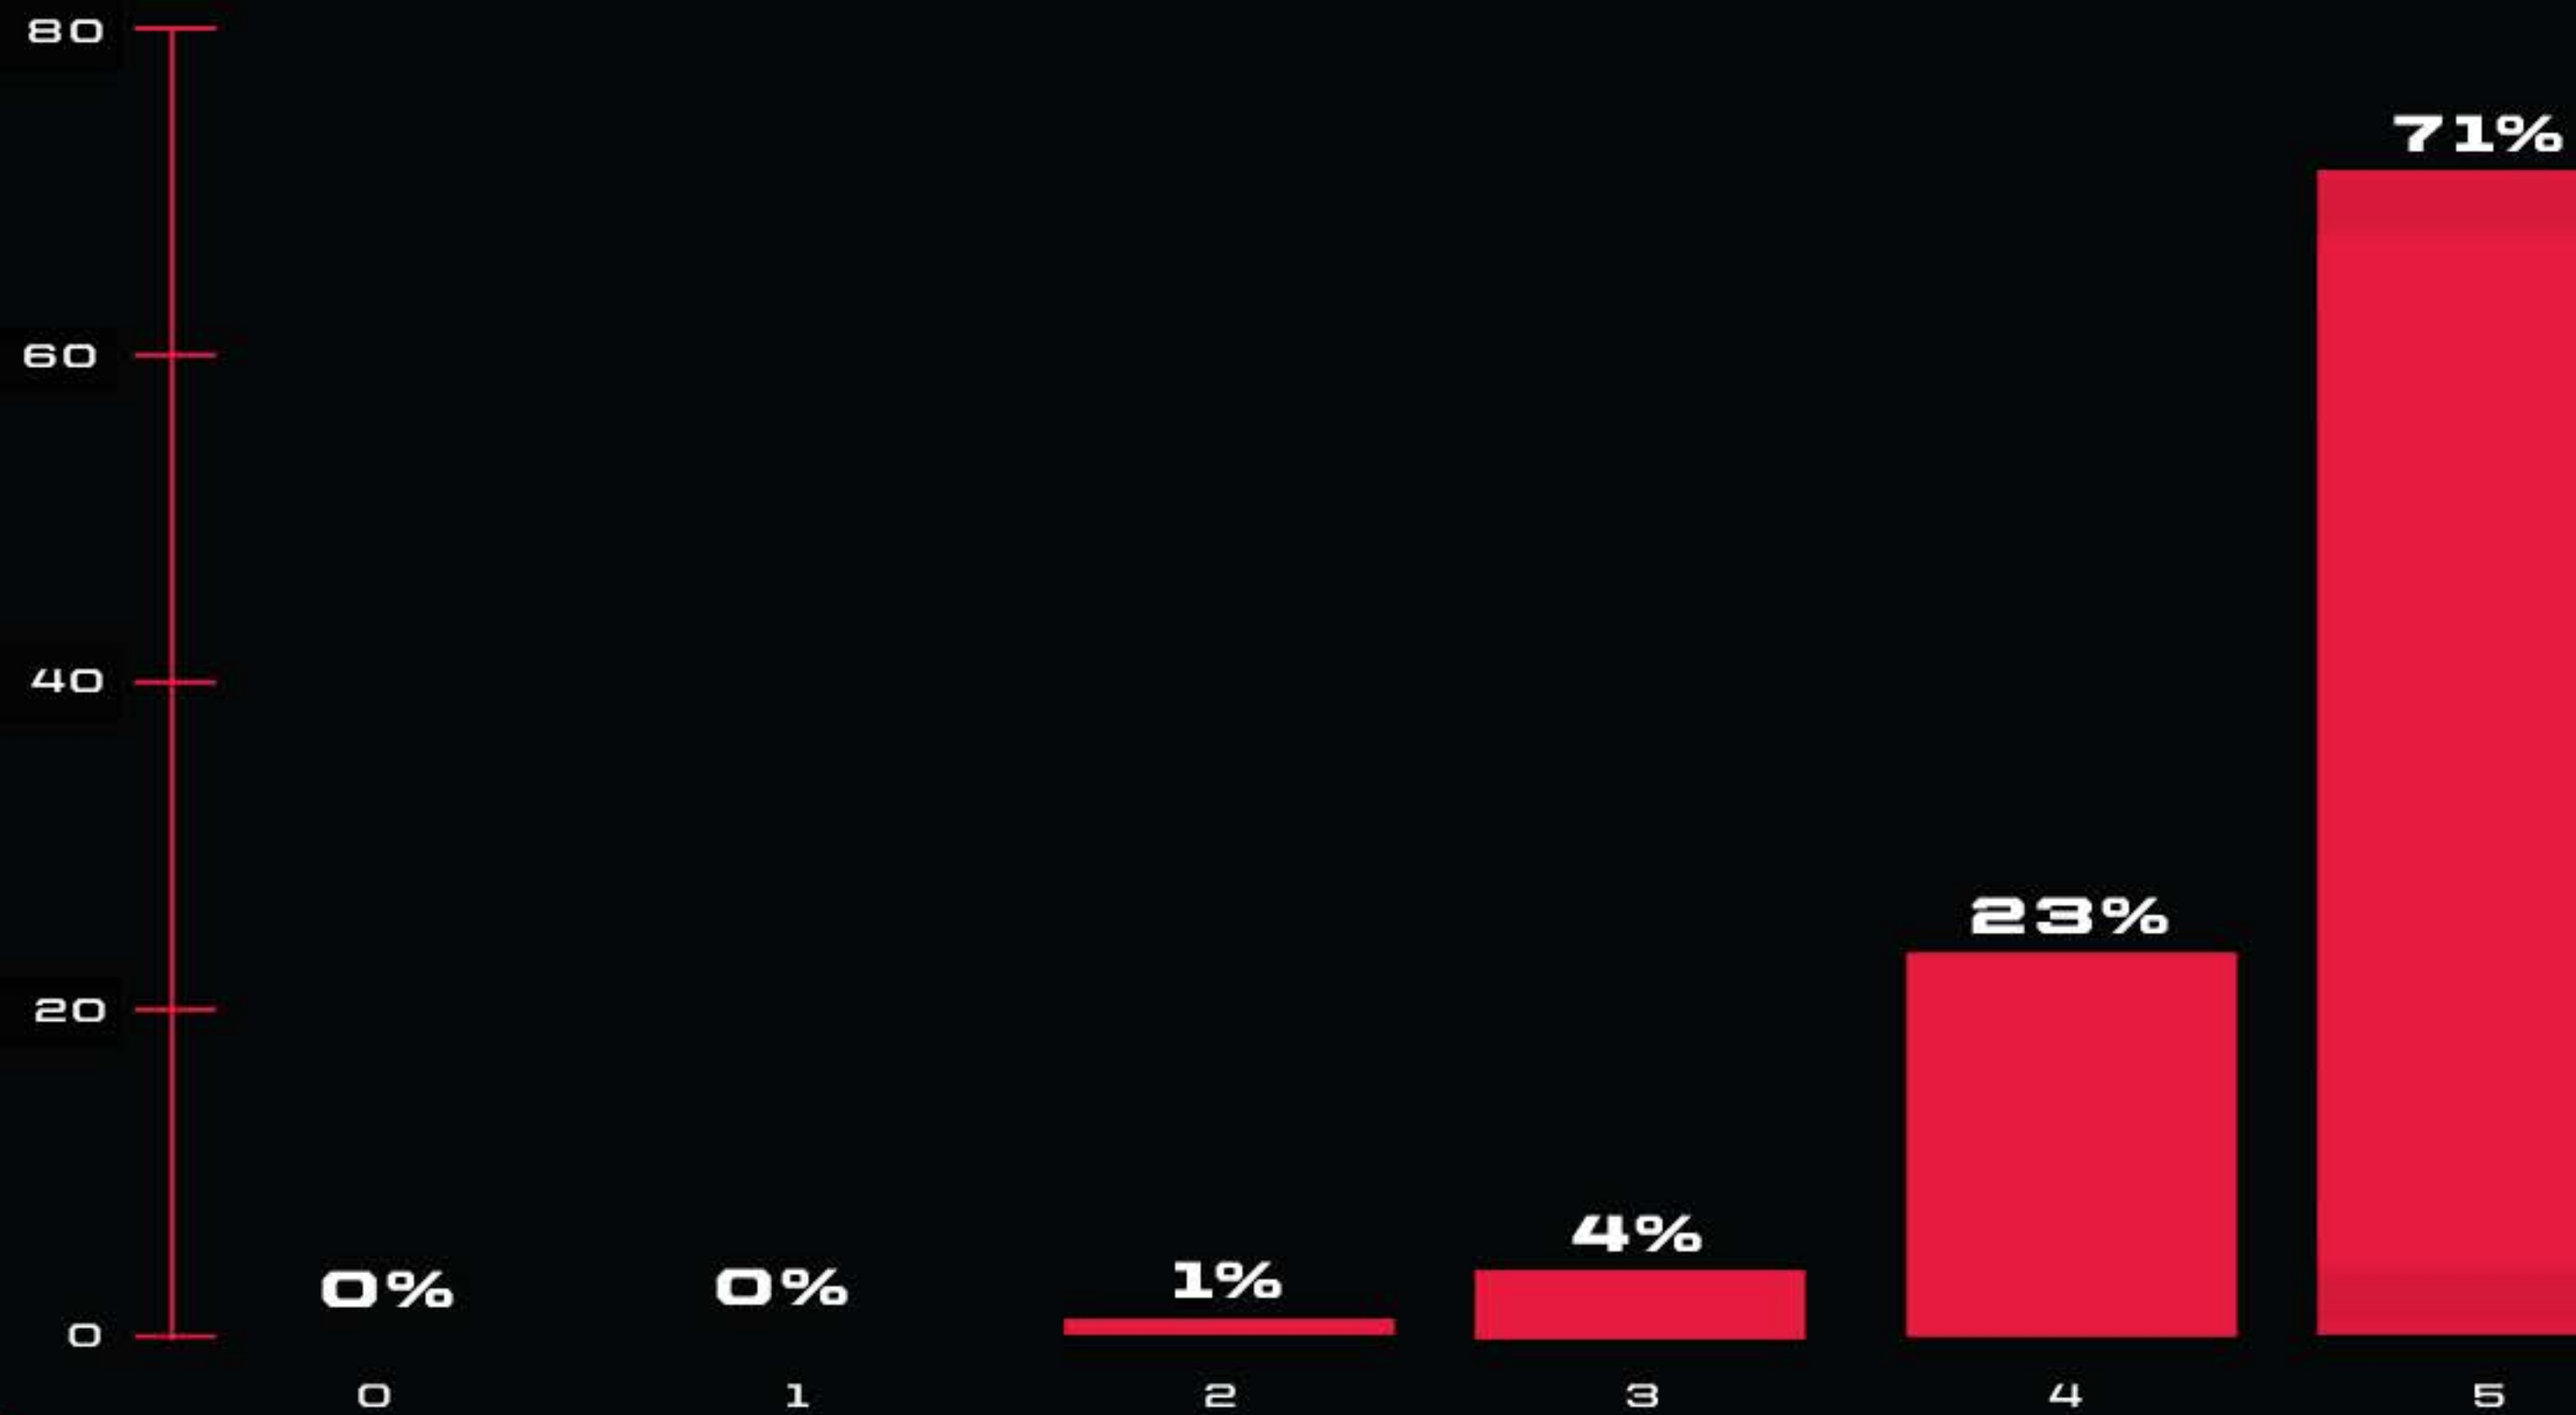

**MIDNIGHT
SOCIETY**

OBTAINING AMMO - EASY?

ORDER

RATING FROM 0-5 (1 = TOO EASY, 5 = TOO DIFFICULT, 0 = NOT SURE / NO OPINION)

**MIDNIGHT
SOCIETY**

RATINGS - OPTIC ATTACHMENTS - LIKE?

ORDER

RATING FROM 0-5 (1 = STRONGLY DISLIKE, 5 = STRONGLY LIKE,
0 = NOT SURE / NO OPINION)

**MIDNIGHT
SOCIETY**

FEEDBACK COLLECTION - SATISFIED?

DAWG ROP

RATING FROM 0-5 (1 = VERY DISSATISFIED, 5 = VERY SATISFIED,
0 = NOT SURE / NO OPINION)