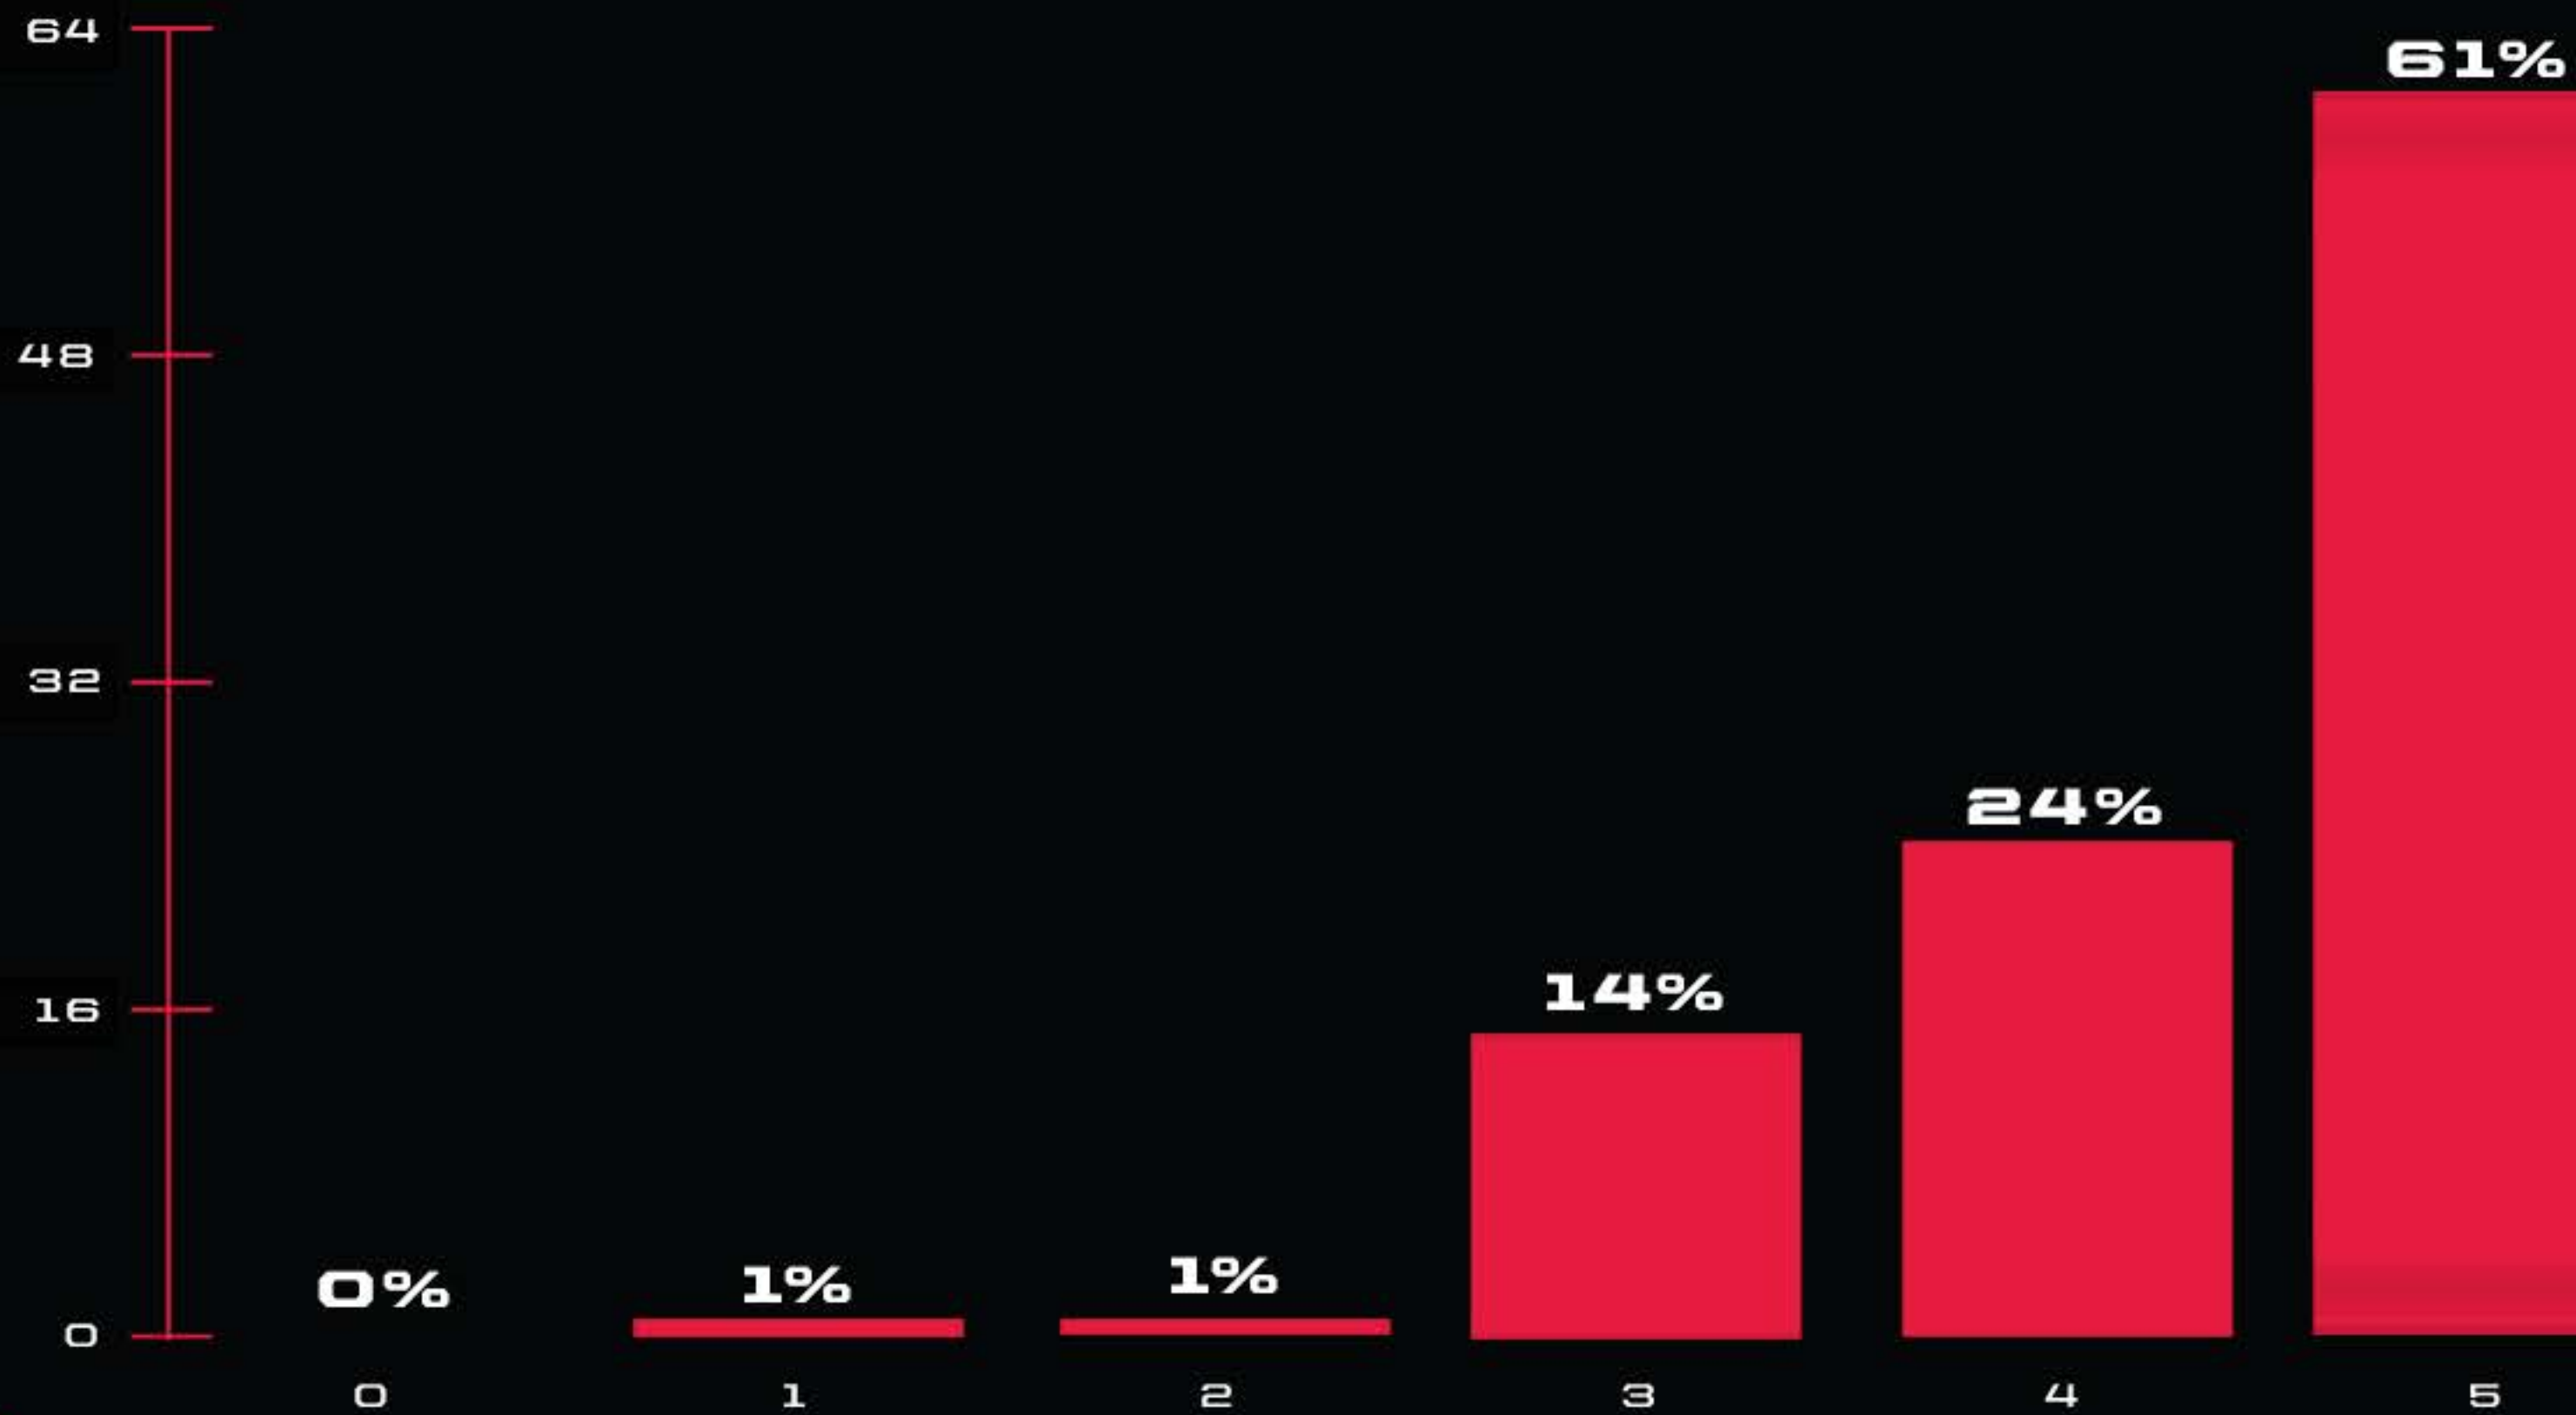

**MIDNIGHT
SOCIETY**

HOW FUN WAS THE 3RD SNAPSHOT?

RATING FROM 0-5 (1 = NOT FUN, 5 = VERY FUN, 0 = NOT SURE / NO OPINION)

**MIDNIGHT
SOCIETY**

FINDING THE SETTINGS MENU - EASY?

DYING LIGHT 2

RATING FROM 0-5 (1 = NOT EASY, 5 = VERY EASY, 0 = NOT SURE / NO OPINION)

**MIDNIGHT
SOCIETY**

HOW USEFUL WERE THE AUDIO SLIDERS?

RATING FROM 0-5 (1 = NOT USEFUL, 5 = VERY USEFUL, 0 = NOT SURE / NO OPINION)

DIABOROP

**MIDNIGHT
SOCIETY**

HOW WAS THE LOOTING INTERACTION SPEED?

RATING FROM 0-5 (1 = TOO SLOW, 5 = TOO FAST, 0 = NOT SURE / NO OPINION)