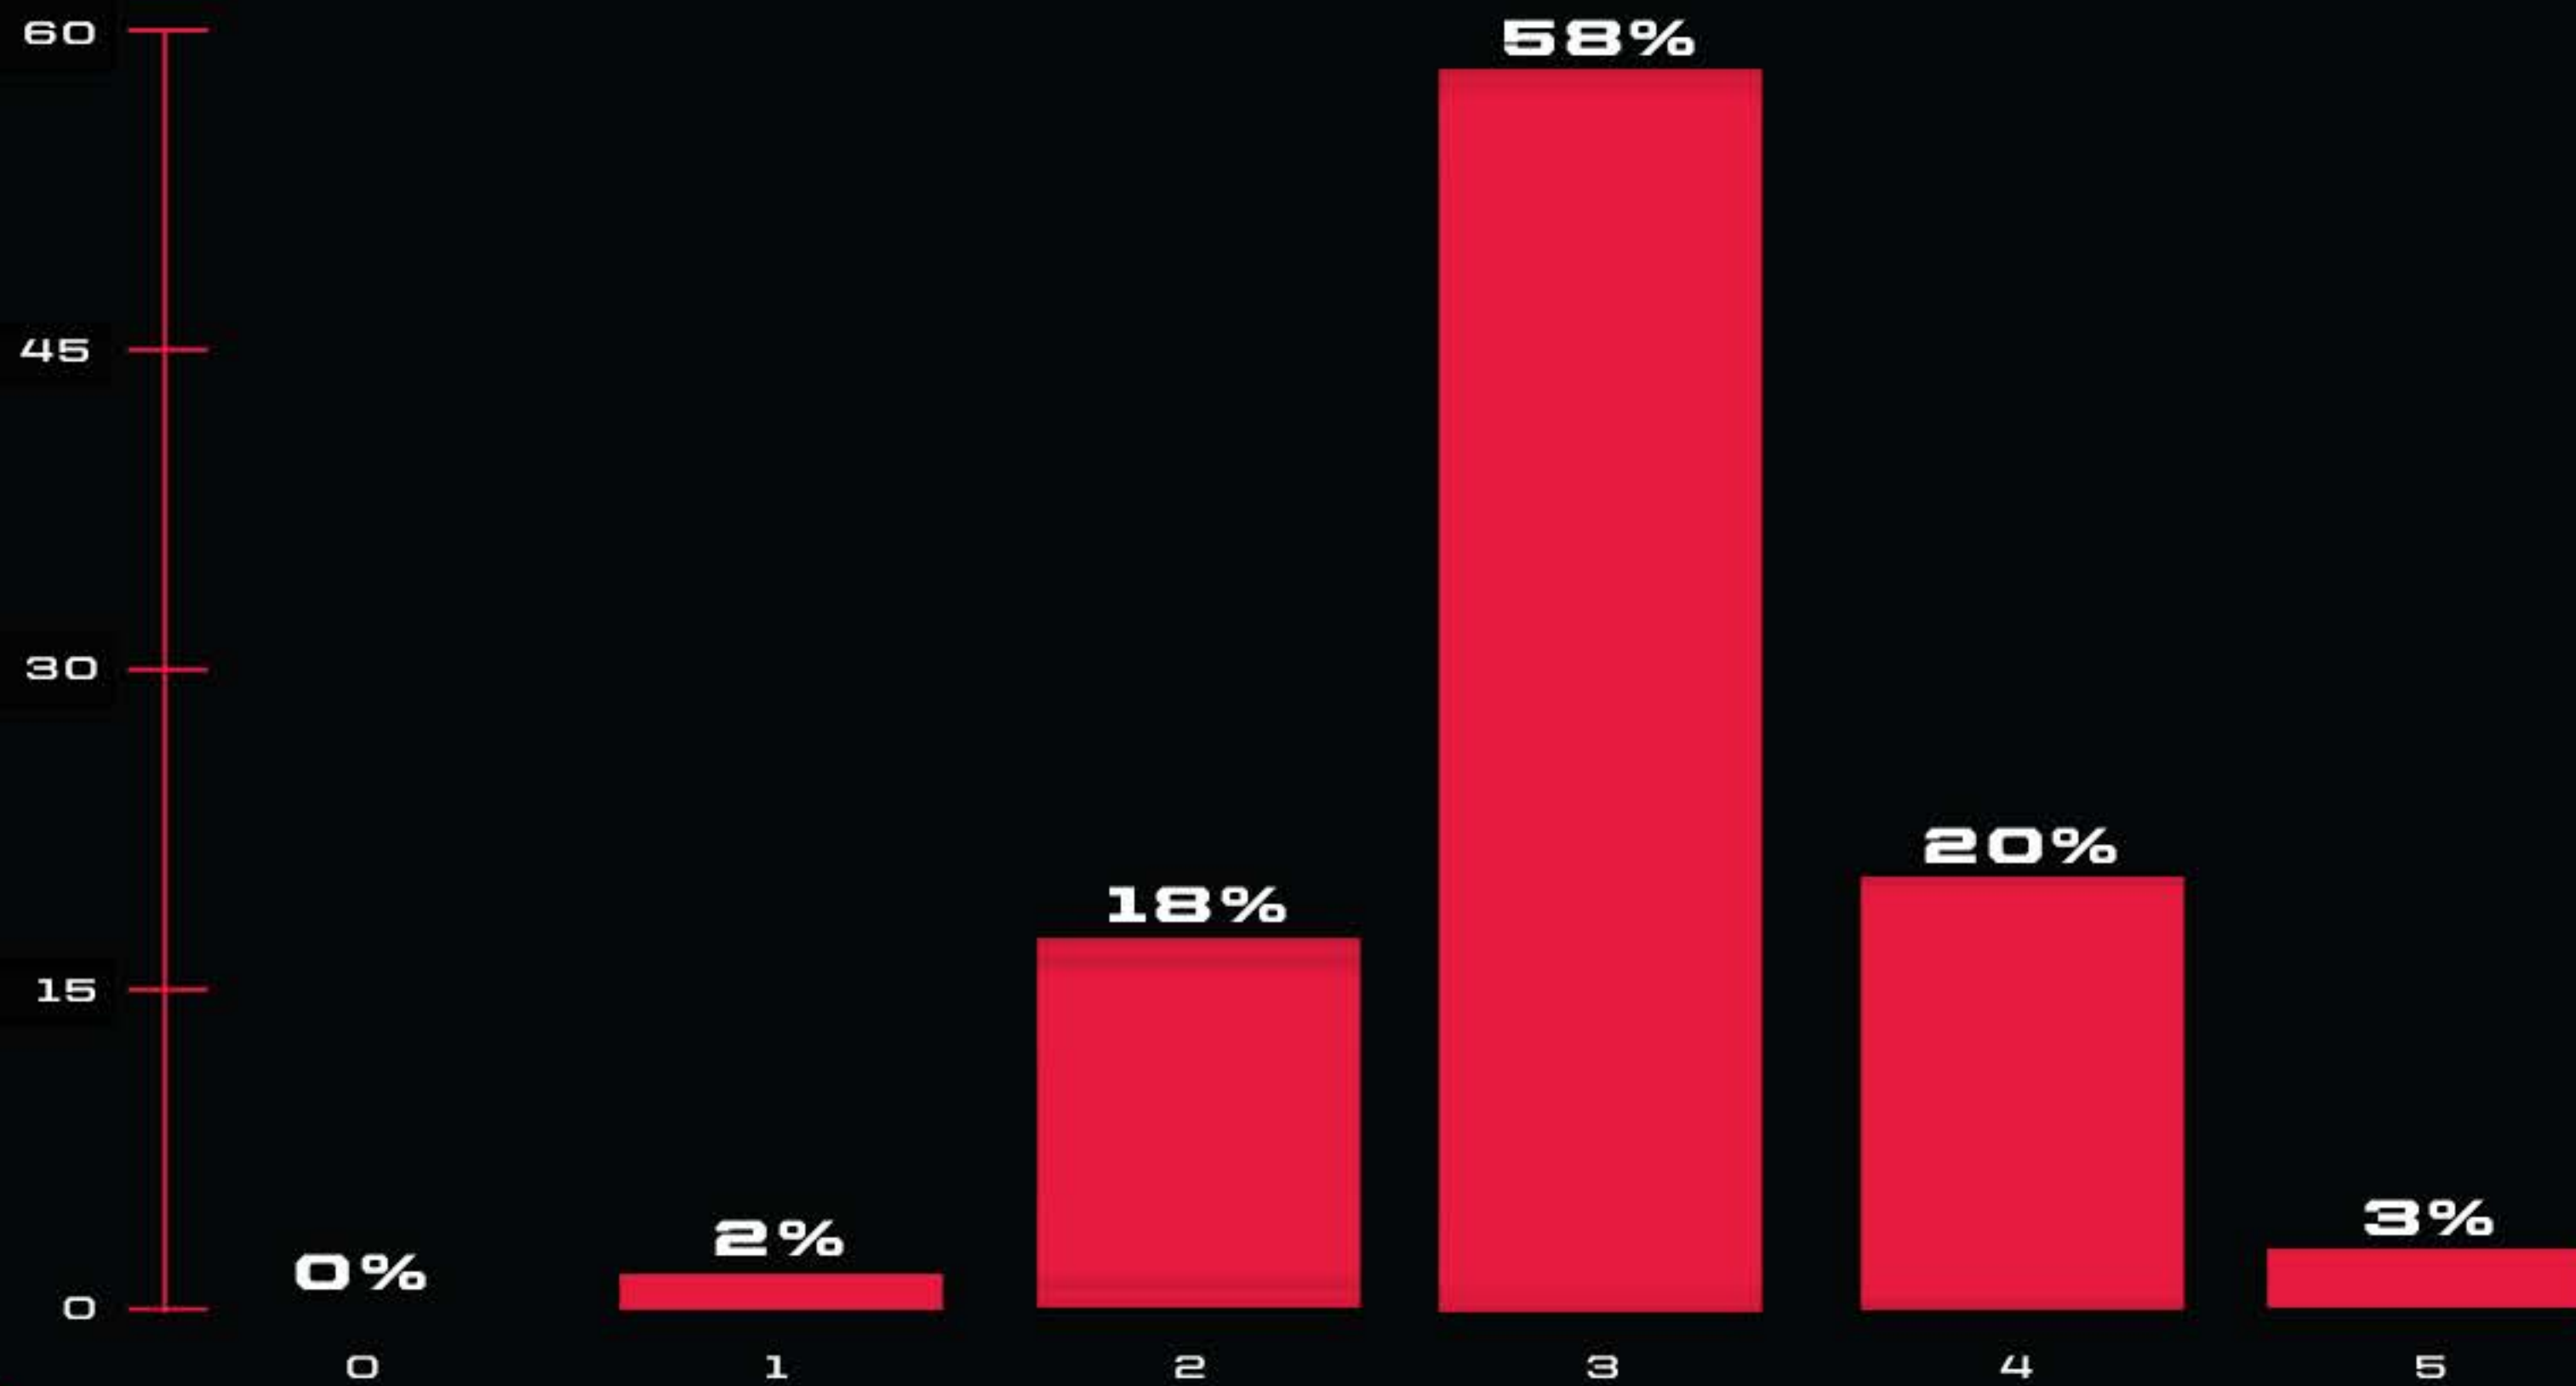

**MIDNIGHT
SOCIETY**

HOW DID THE LIGHTING FEEL IN THIS SNAPSHOT?

**OMEGA
ORDER**