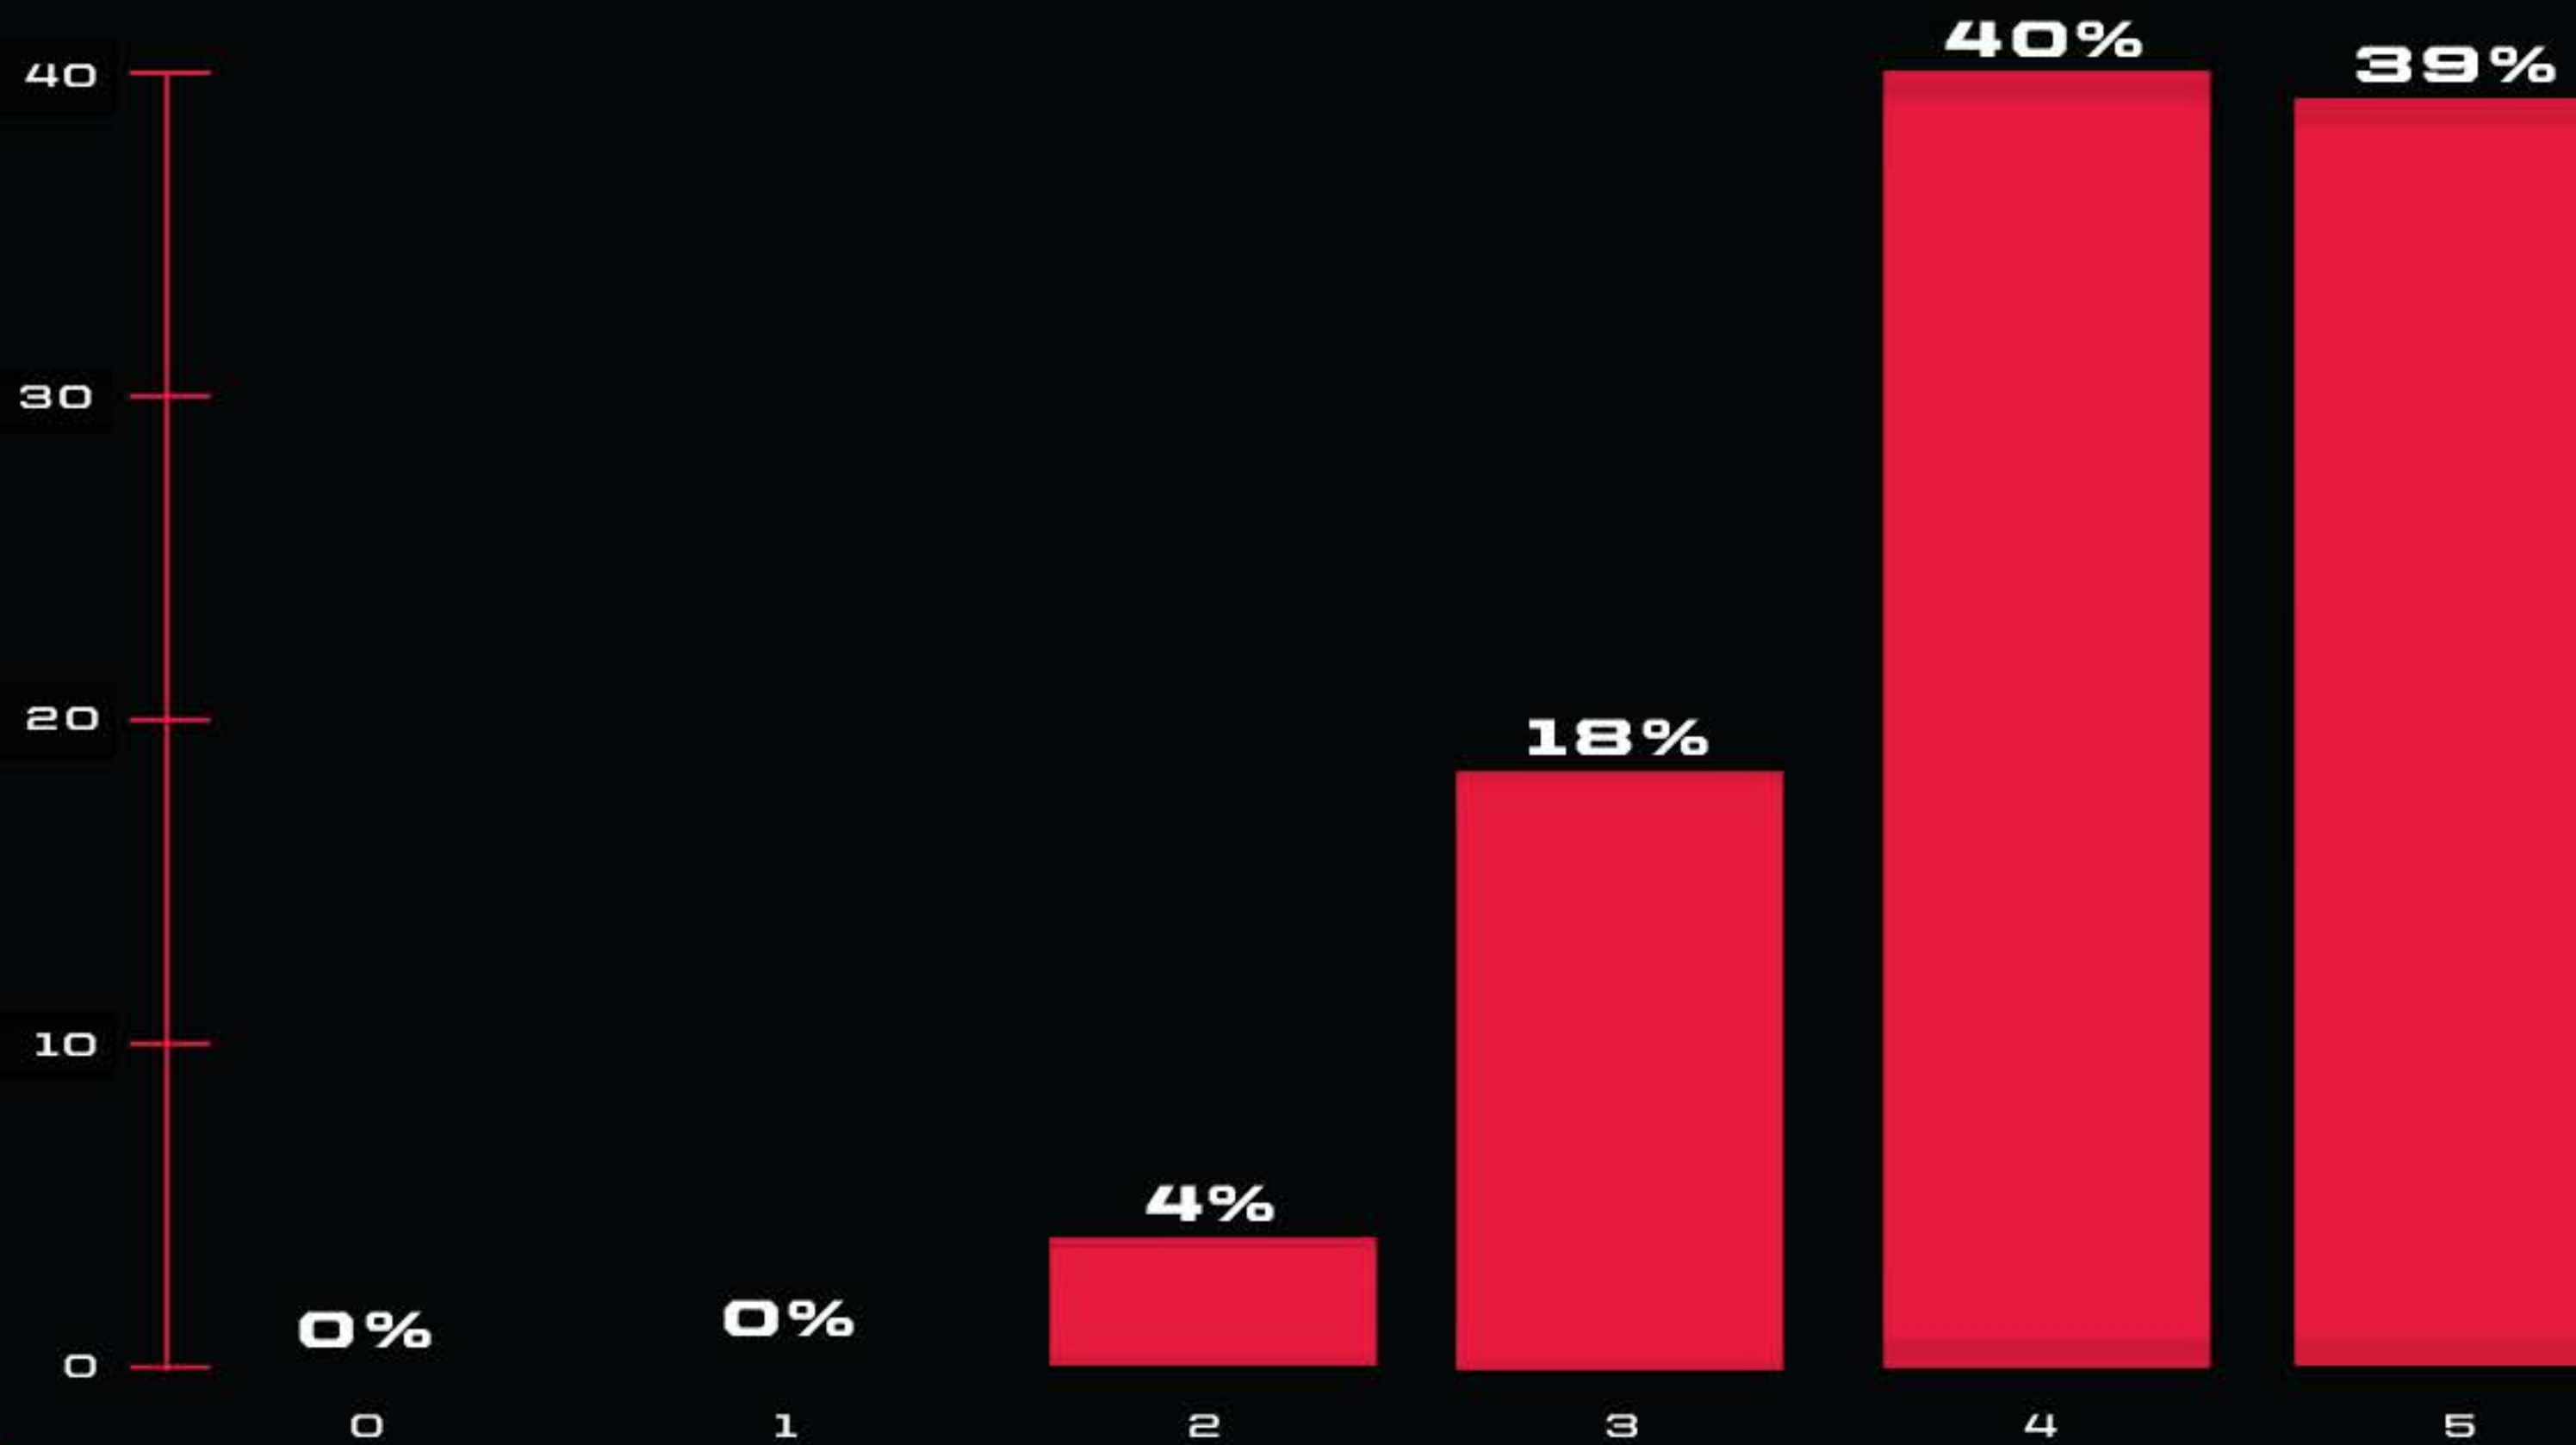

OMNOROP

**MIDNIGHT
SOCIETY**

HOW DID THE LIGHTING FEEL IN THIS SNAPSHOT?

**OMEGA
ORDER**

RATING FROM 0-5 (1 = TOO DARK, 5 = TOO LIGHT, 0 = NOT SURE / NO OPINION)

**MIDNIGHT
SOCIETY**

NEW MOVEMENT VERBS - LIKE?