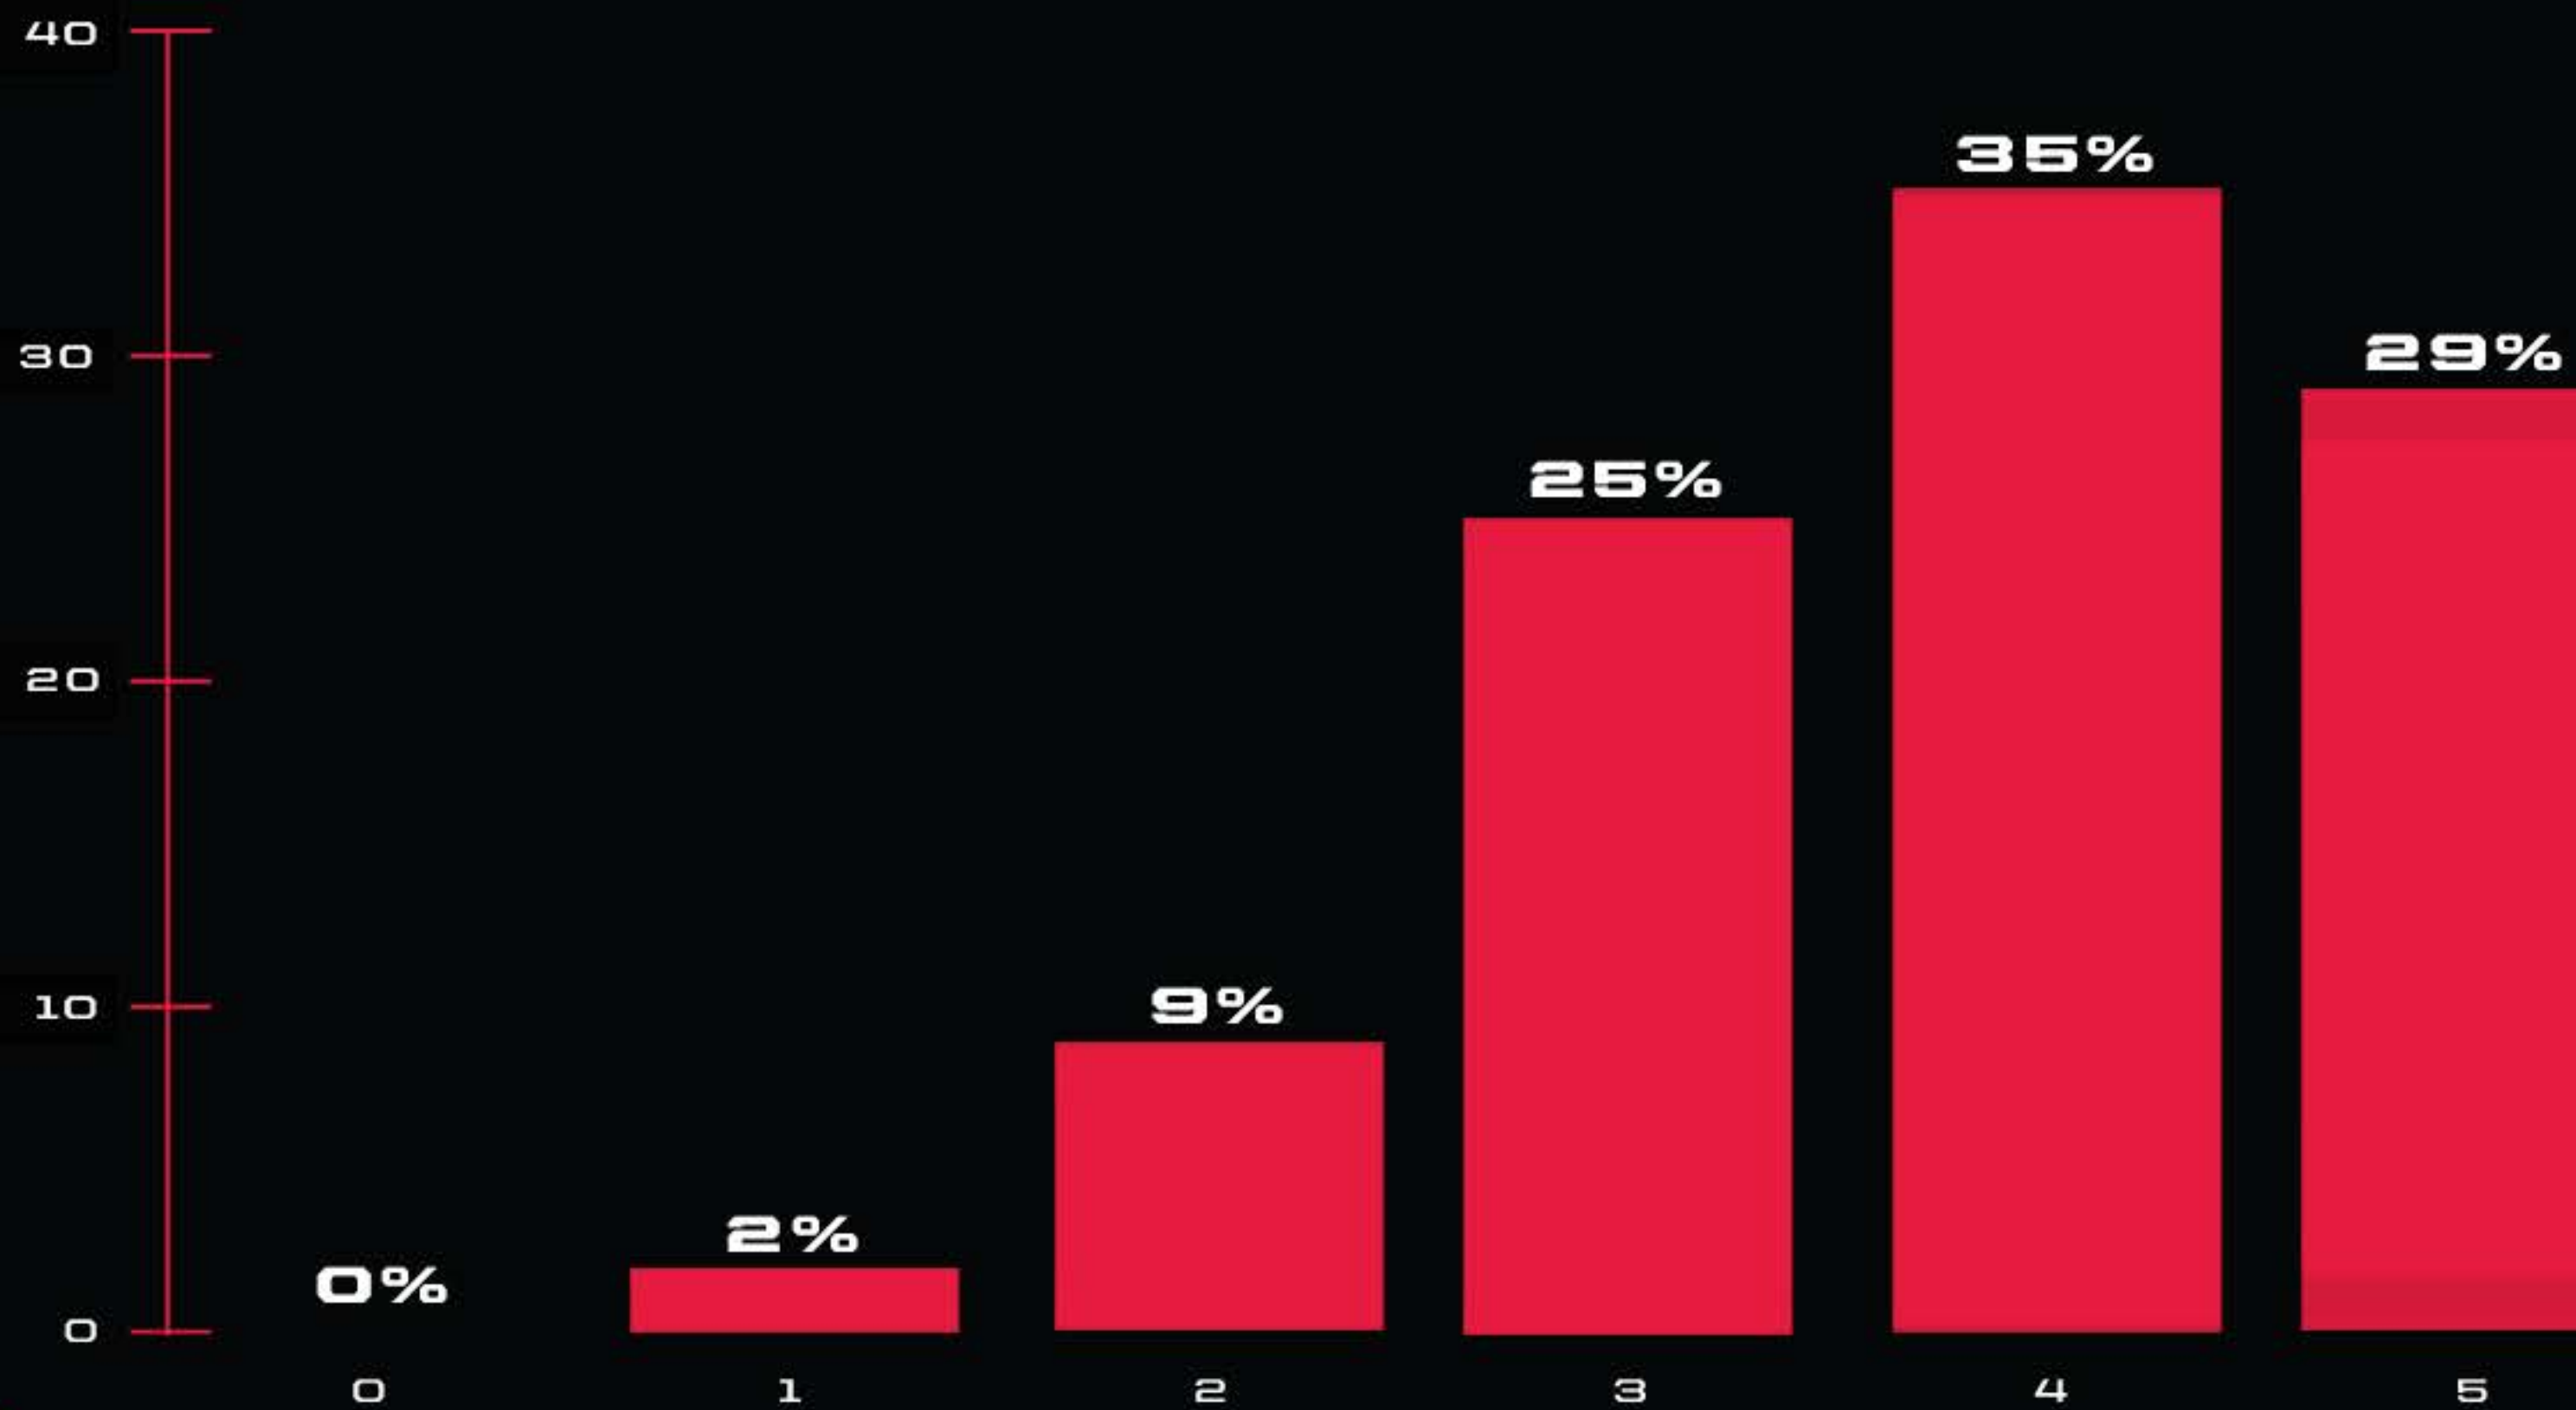

RATING FROM 0-5 (1 = STRONGLY DISLIKE, 5 = STRONGLY LIKE,
0 = NOT SURE / NO OPINION)

**MIDNIGHT
SOCIETY**

ZIPLINES AND LADDERS - LIKE?

OSWALD

RATING FROM 0-5 (1 = STRONGLY DISLIKE, 5 = STRONGLY LIKE,
0 = NOT SURE / NO OPINION)

**MIDNIGHT
SOCIETY**

RATINGS - MOVEMENT SPEED - LIKE?

OVERDRIP

RATING FROM 0-5 (1 = STRONGLY DISLIKE, 5 = STRONGLY LIKE,
0 = NOT SURE / NO OPINION)

**MIDNIGHT
SOCIETY**

AIMING ON MOUSE AND KEYBOARD - LIKE?