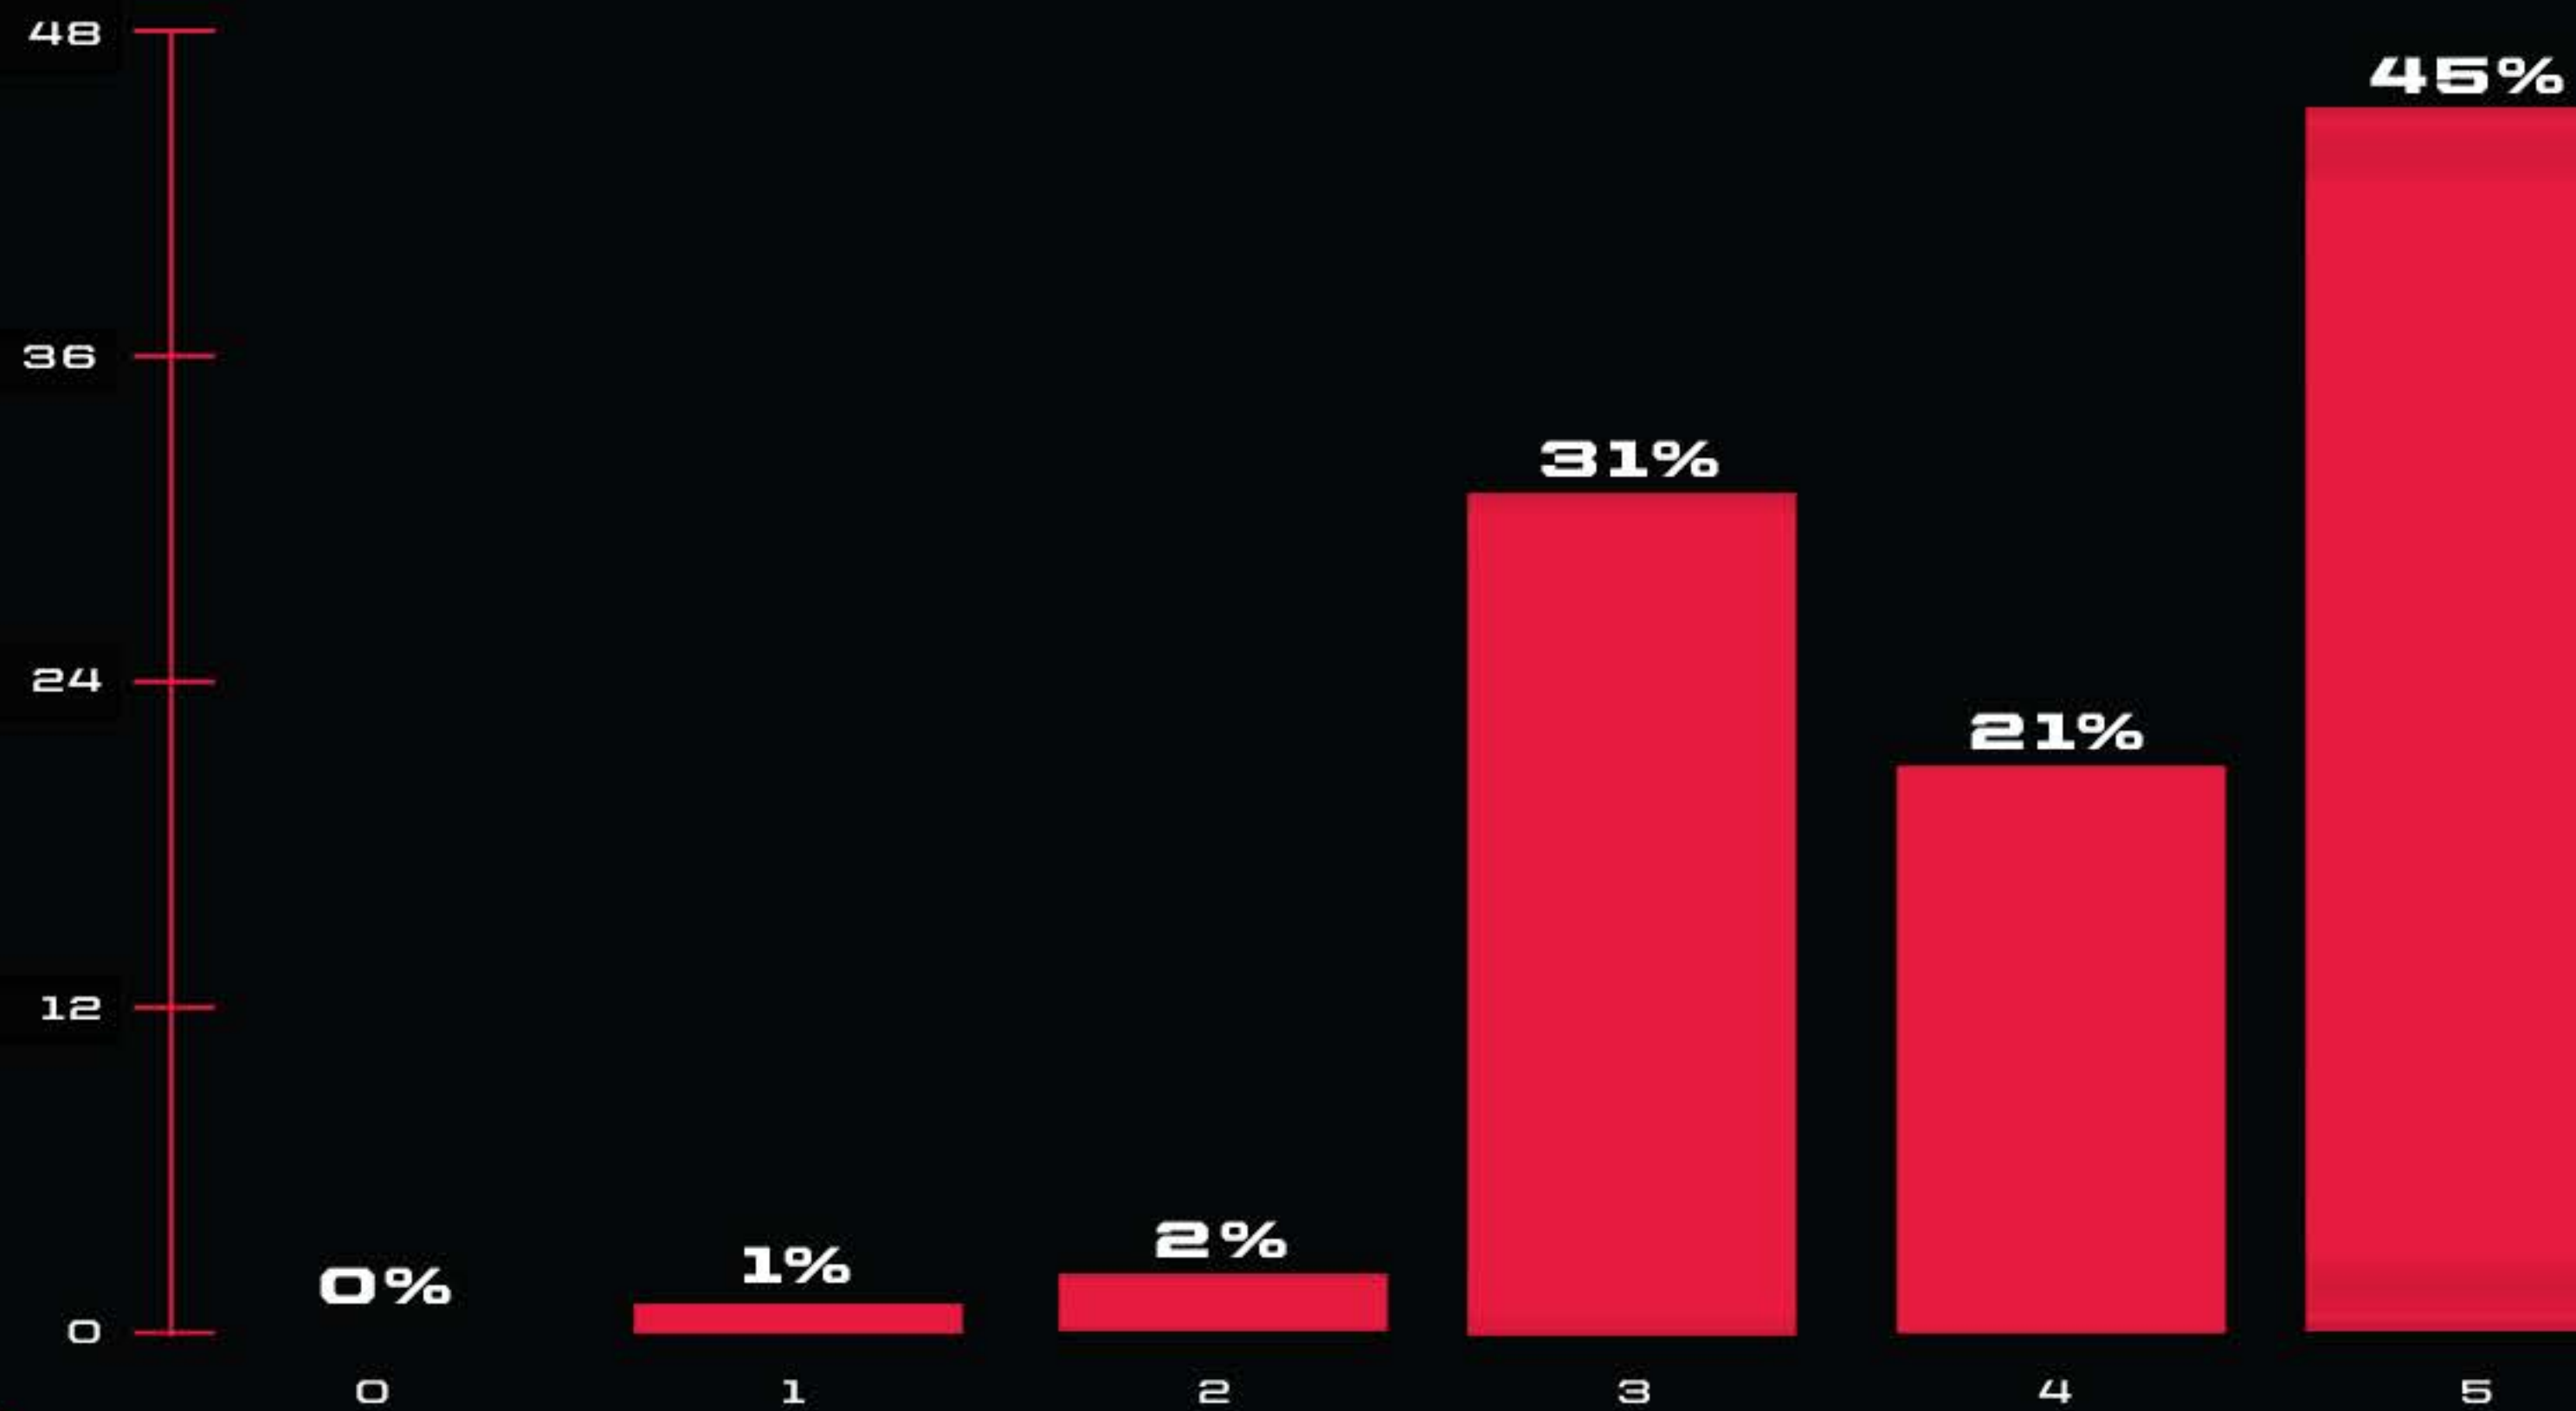

**MIDNIGHT
SOCIETY**

HOW FUN WAS THE 3RD SNAPSHOT?

RATING FROM 0-5 (1 = NOT FUN, 5 = VERY FUN, 0 = NOT SURE / NO OPINION)

**MIDNIGHT
SOCIETY**

FINDING THE SETTINGS MENU - EASY?

DYING LIGHT 2

RATING FROM 0-5 (1 = NOT EASY, 5 = VERY EASY, 0 = NOT SURE / NO OPINION)

**MIDNIGHT
SOCIETY**

HOW USEFUL WERE THE AUDIO SLIDERS?

RATING FROM 0-5 (1 = NOT USEFUL, 5 = VERY USEFUL, 0 = NOT SURE / NO OPINION)

DIABOROP

**MIDNIGHT
SOCIETY**

HOW WAS THE LOOTING INTERACTION SPEED?

RATING FROM 0-5 (1 = TOO SLOW, 5 = TOO FAST, 0 = NOT SURE / NO OPINION)