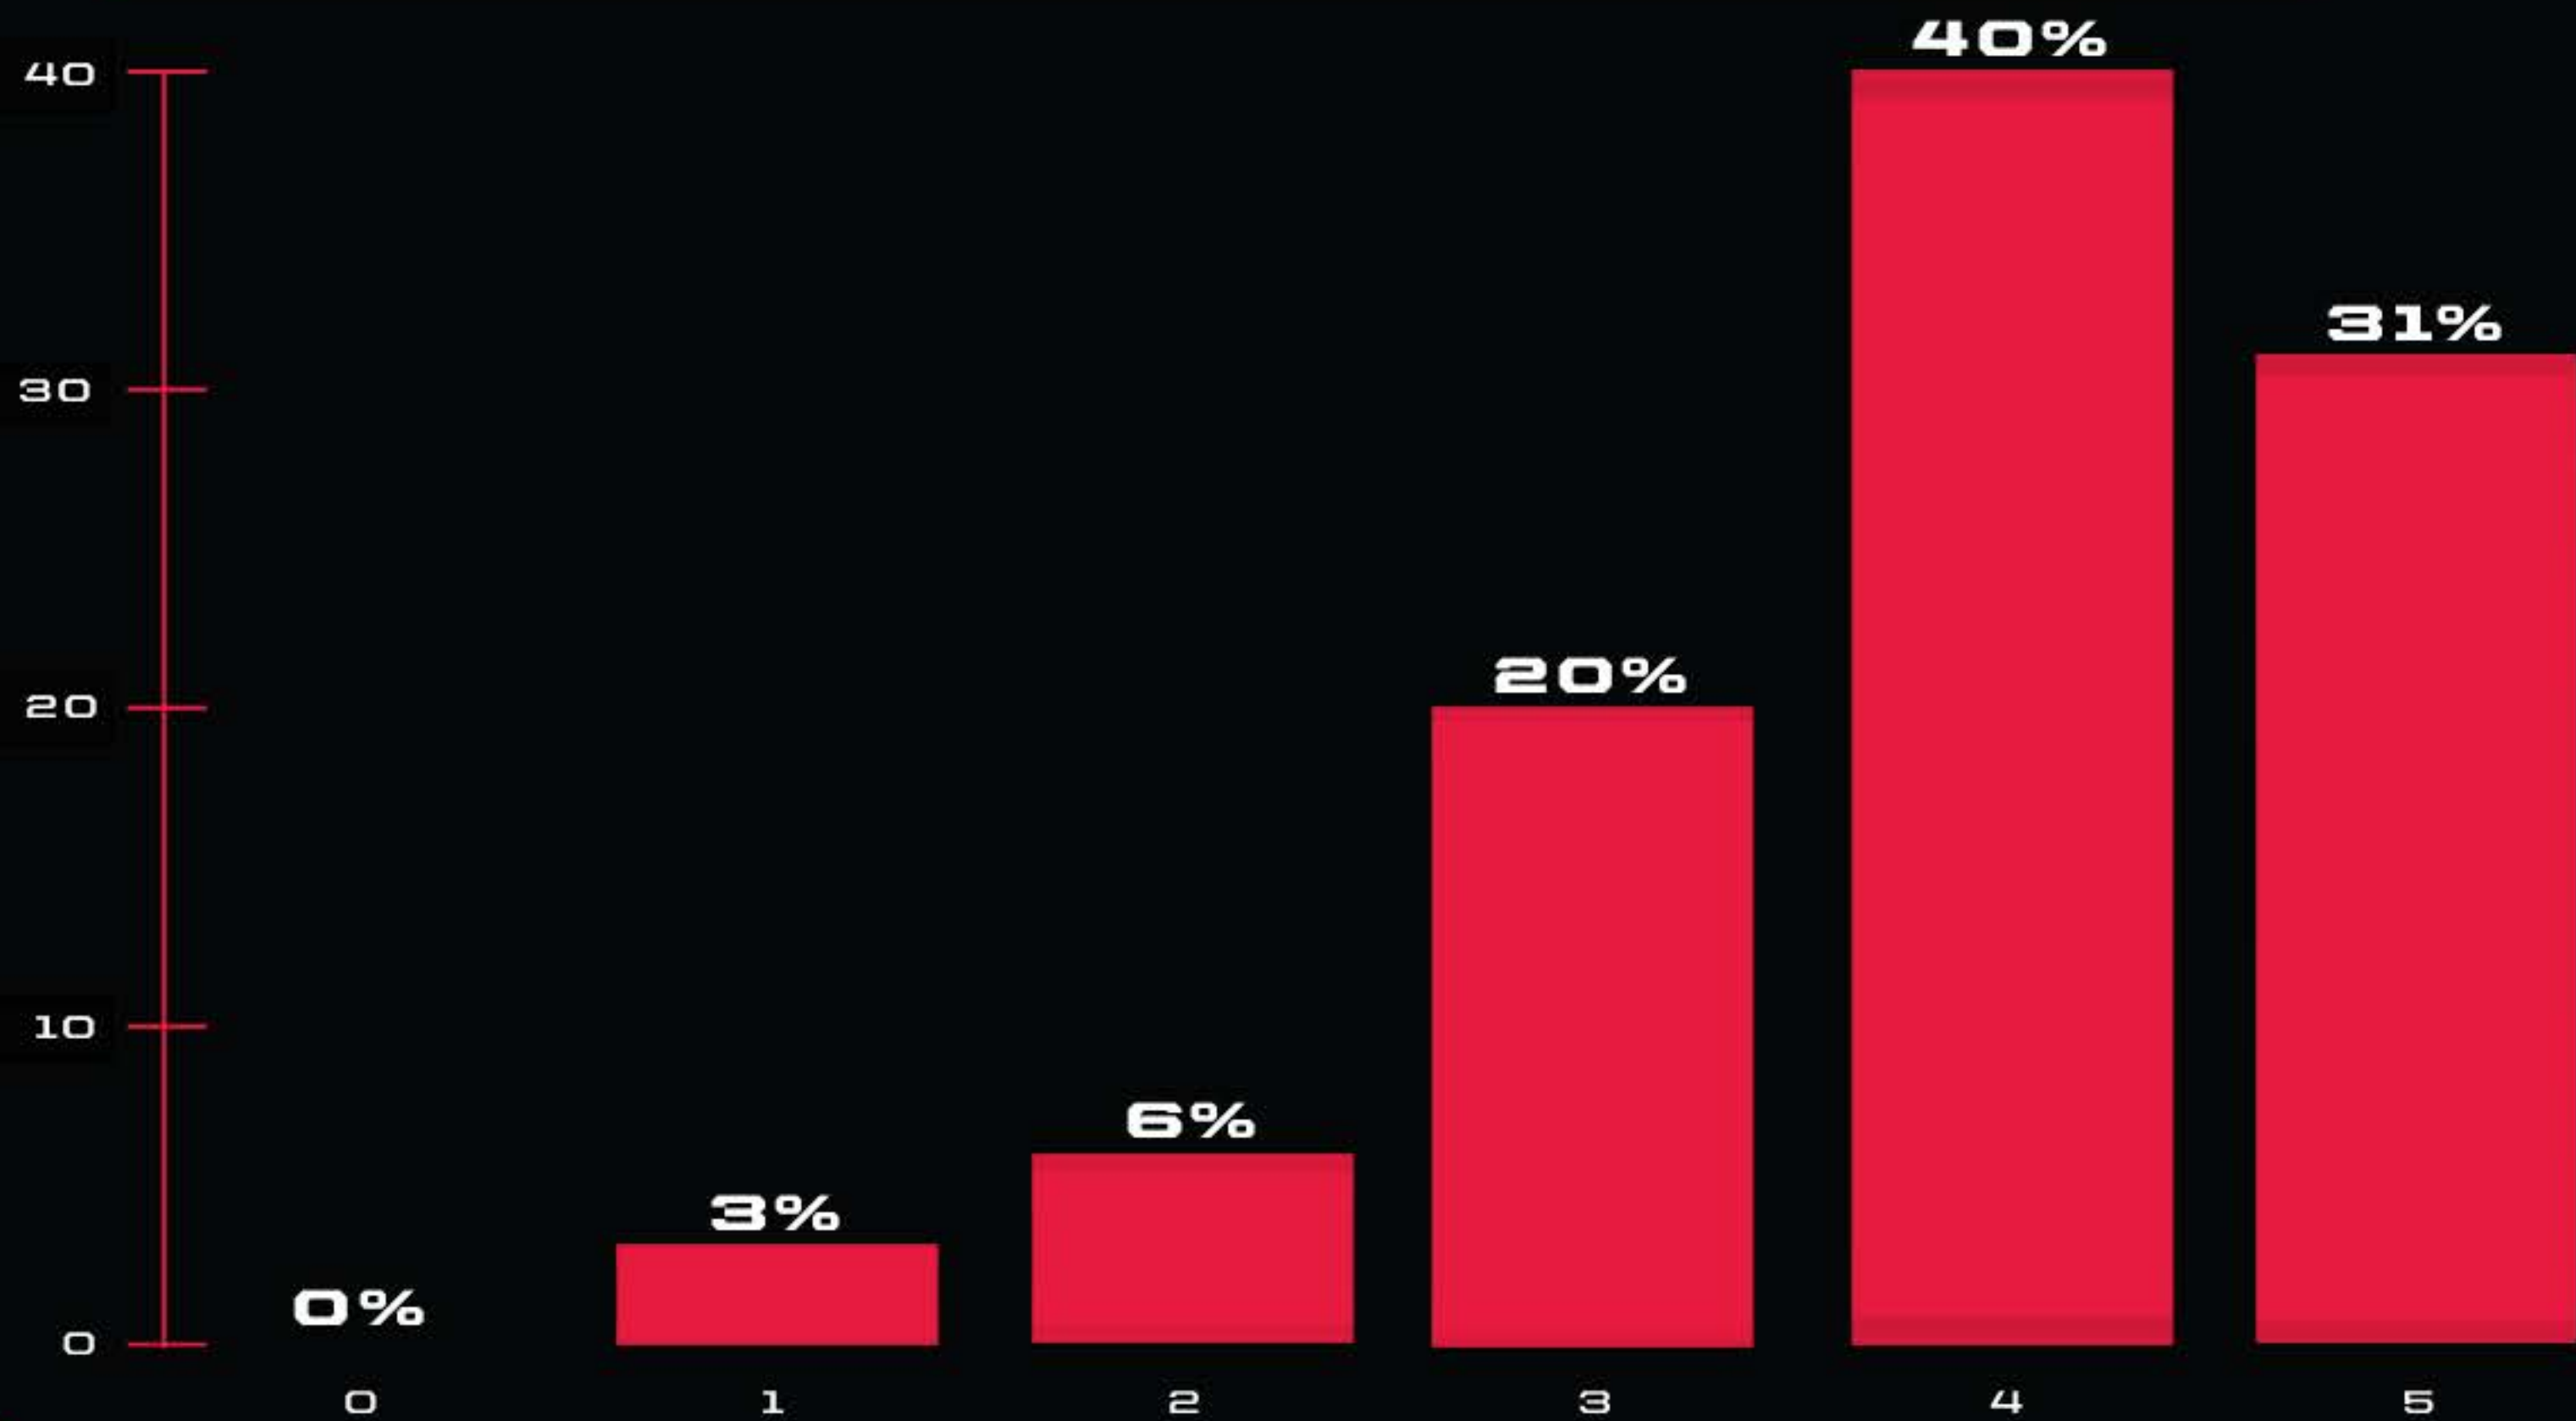

**MIDNIGHT
SOCIETY**

ZIPLINES AND LADDERS - LIKE?

OSWALD