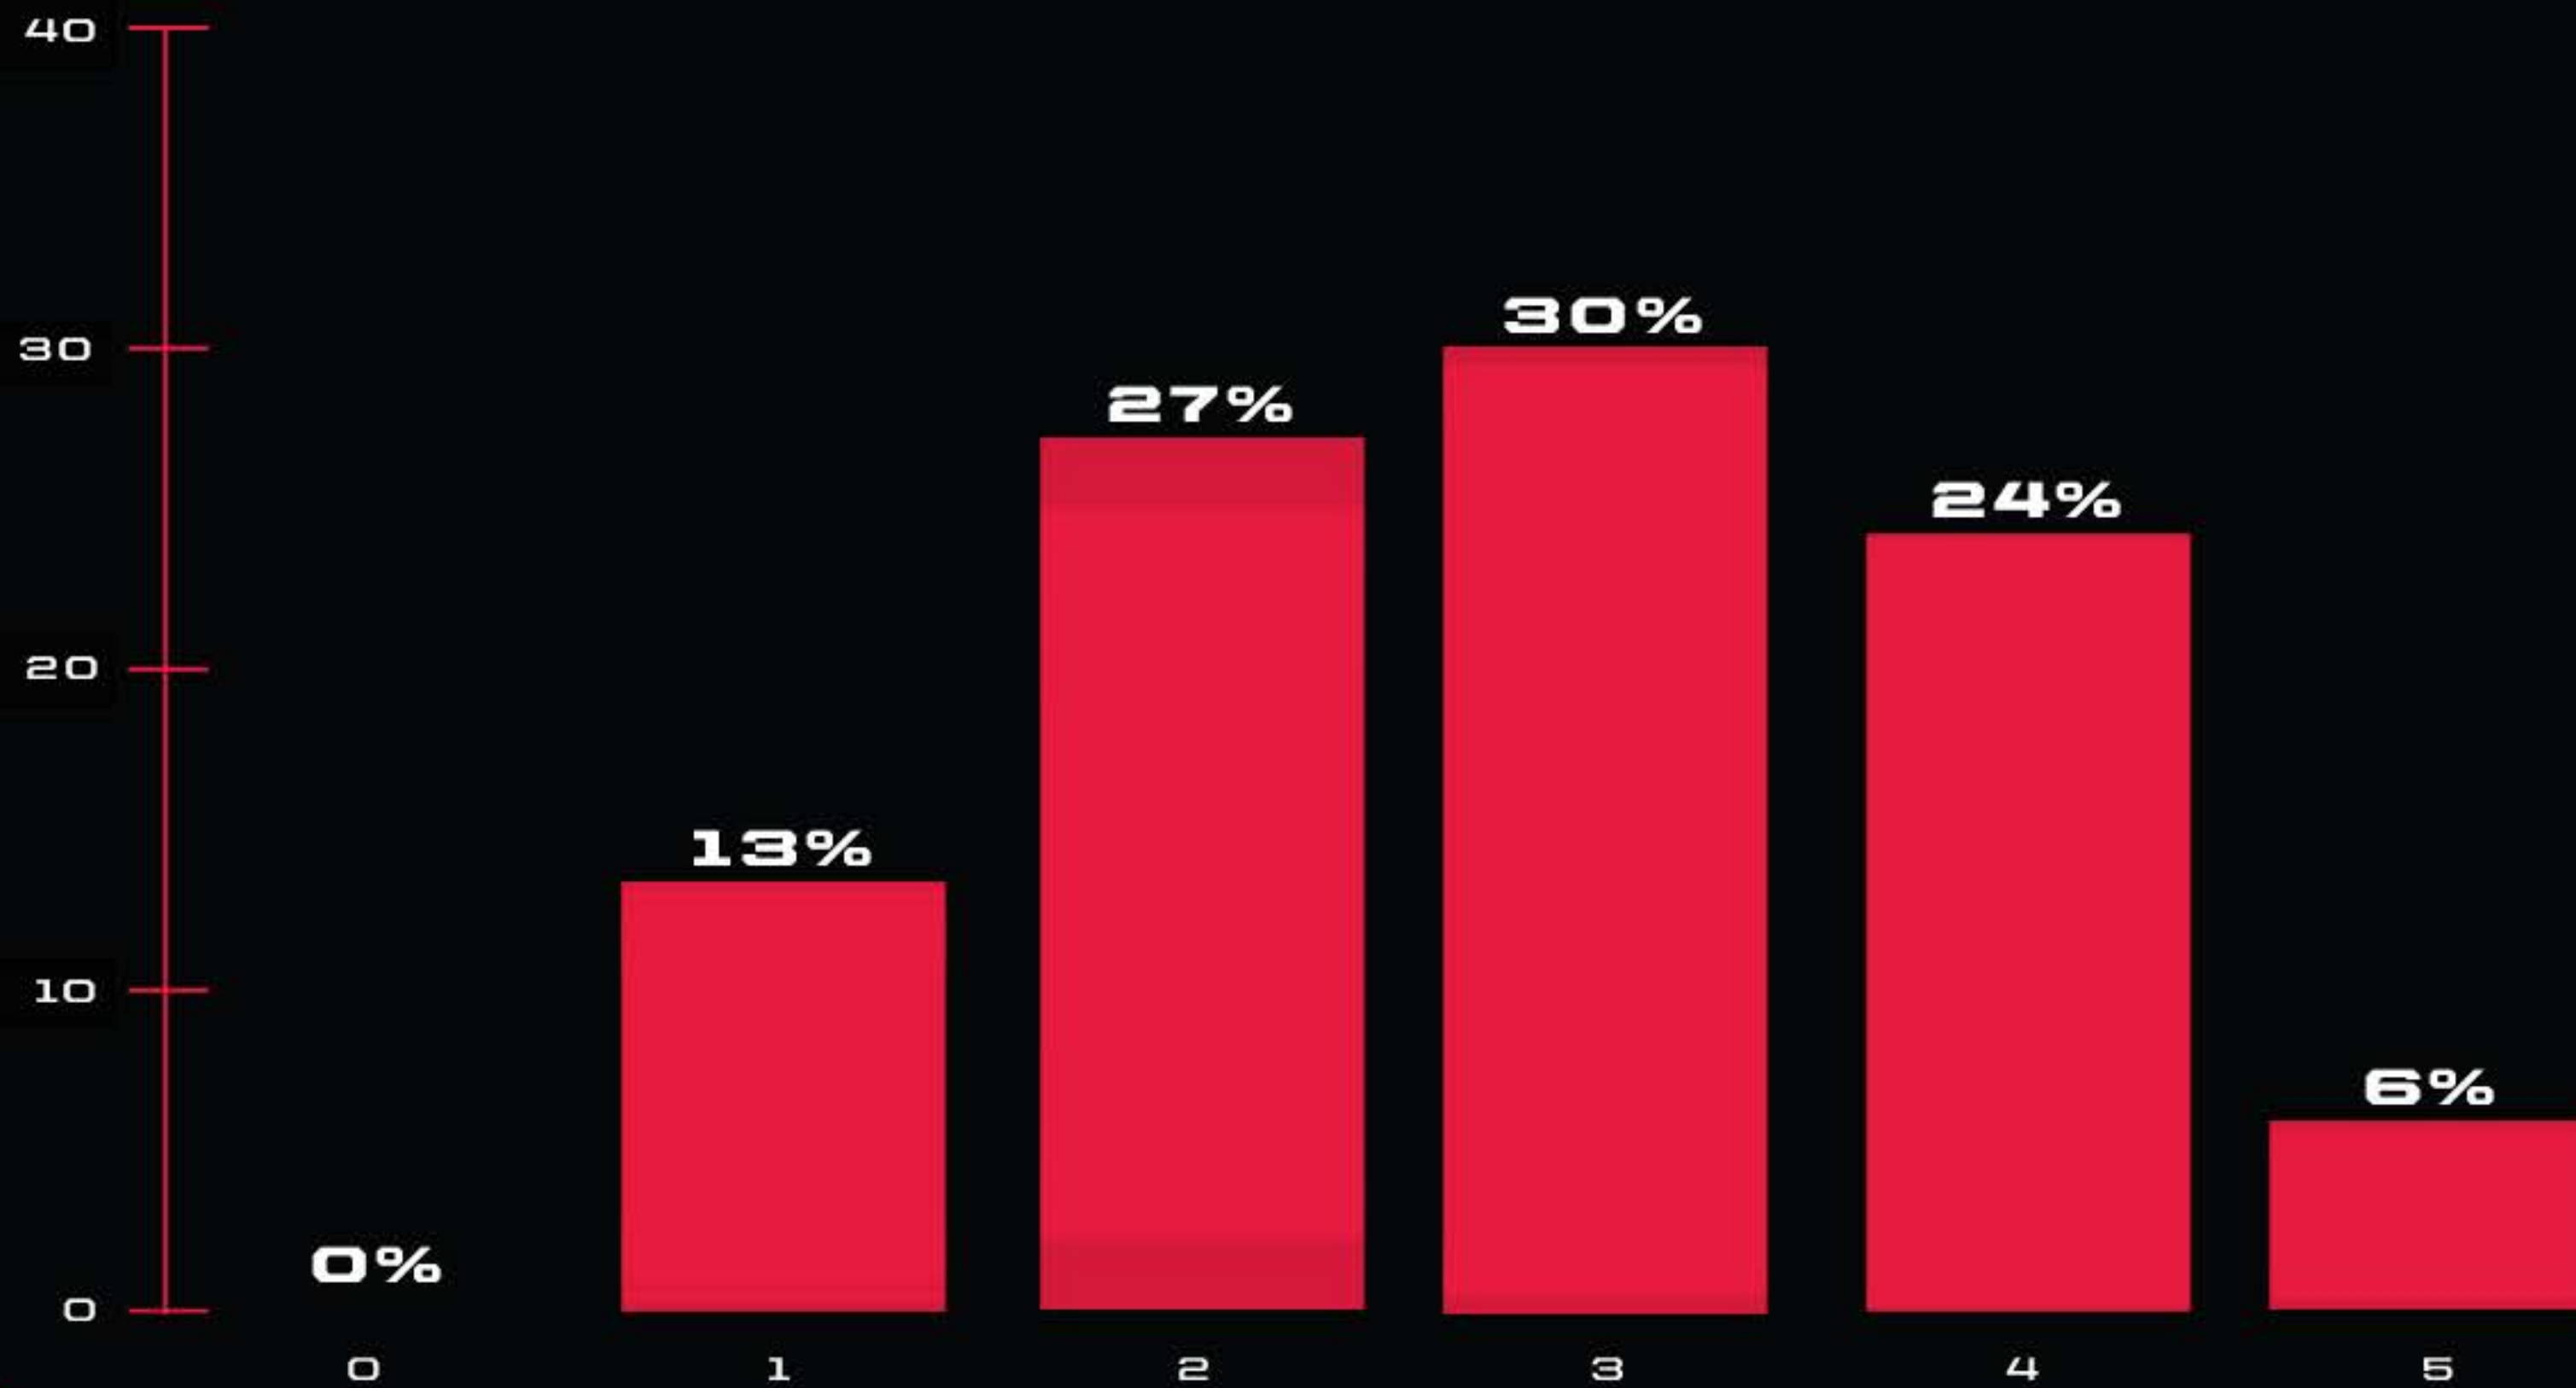

**MIDNIGHT
SOCIETY**

OBTAINING AMMO - EASY?

ORDER

RATING FROM 0-5 (1 = TOO EASY, 5 = TOO DIFFICULT, 0 = NOT SURE / NO OPINION)

**MIDNIGHT
SOCIETY**

RATINGS - OPTIC ATTACHMENTS - LIKE?

ORDER

RATING FROM 0-5 (1 = STRONGLY DISLIKE, 5 = STRONGLY LIKE,
0 = NOT SURE / NO OPINION)

**MIDNIGHT
SOCIETY**

FEEDBACK COLLECTION - SATISFIED?

DAWG ROP

RATING FROM 0-5 (1 = VERY DISSATISFIED, 5 = VERY SATISFIED,
0 = NOT SURE / NO OPINION)