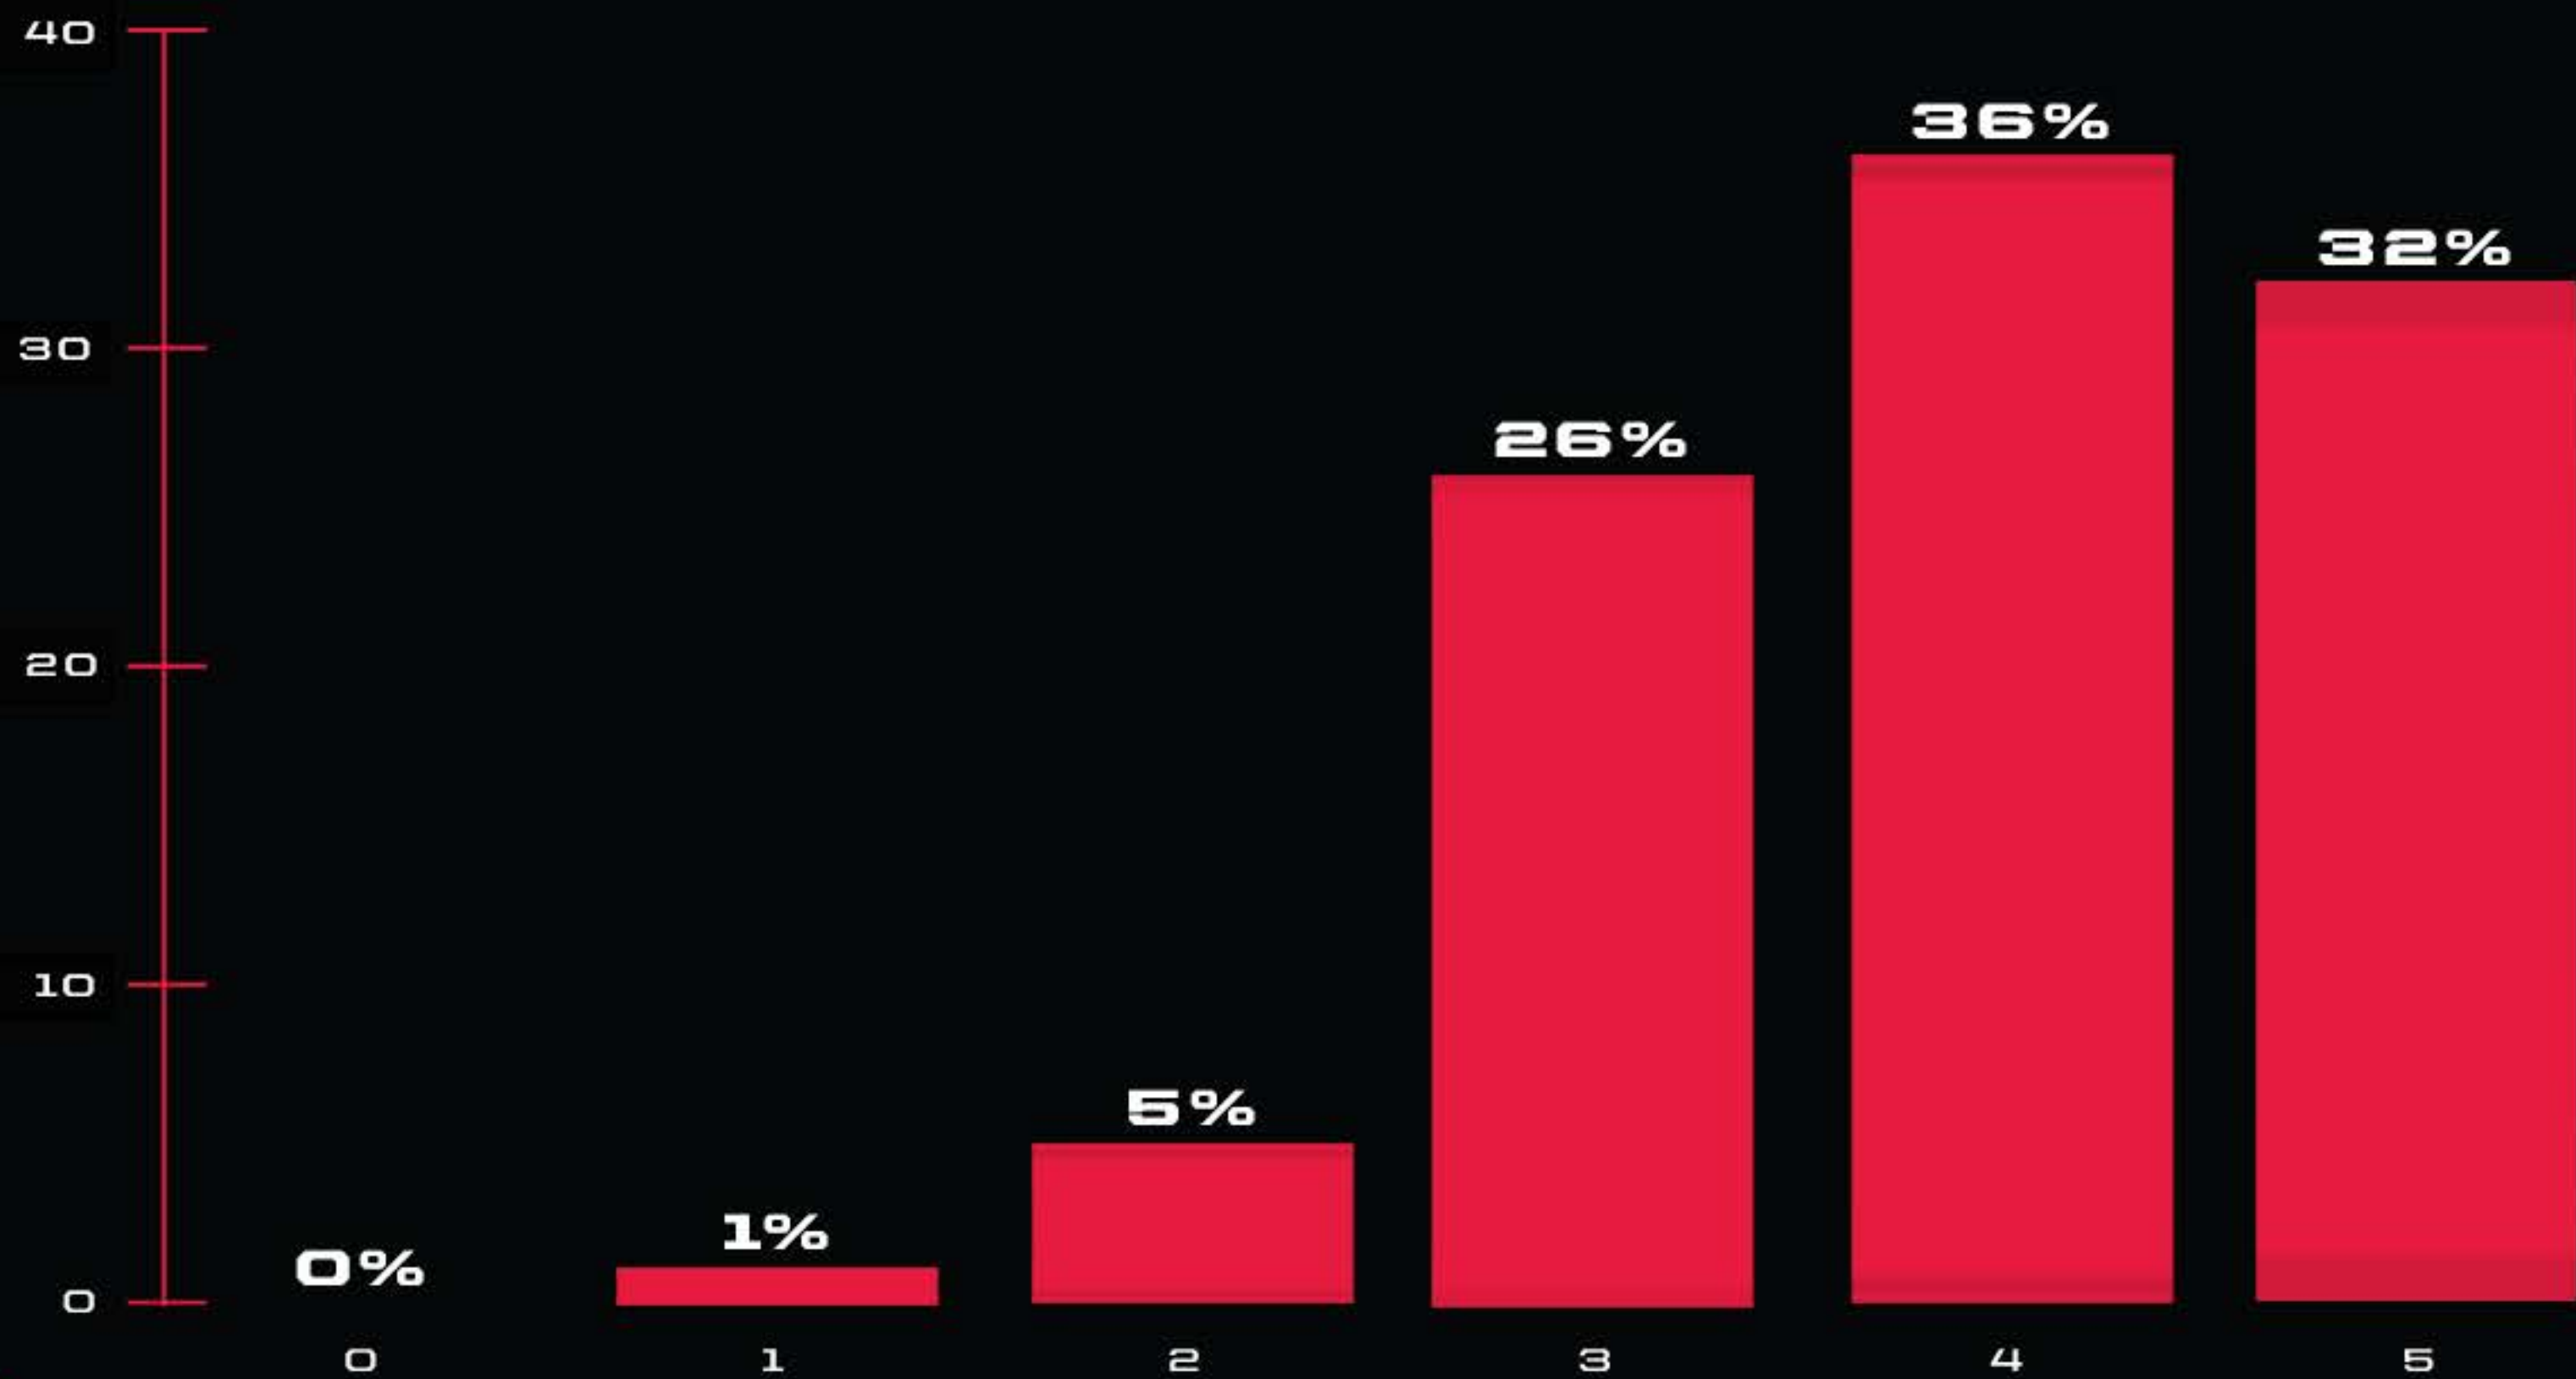

**MIDNIGHT
SOCIETY**

OBTAINING AMMO - EASY?

ORDER