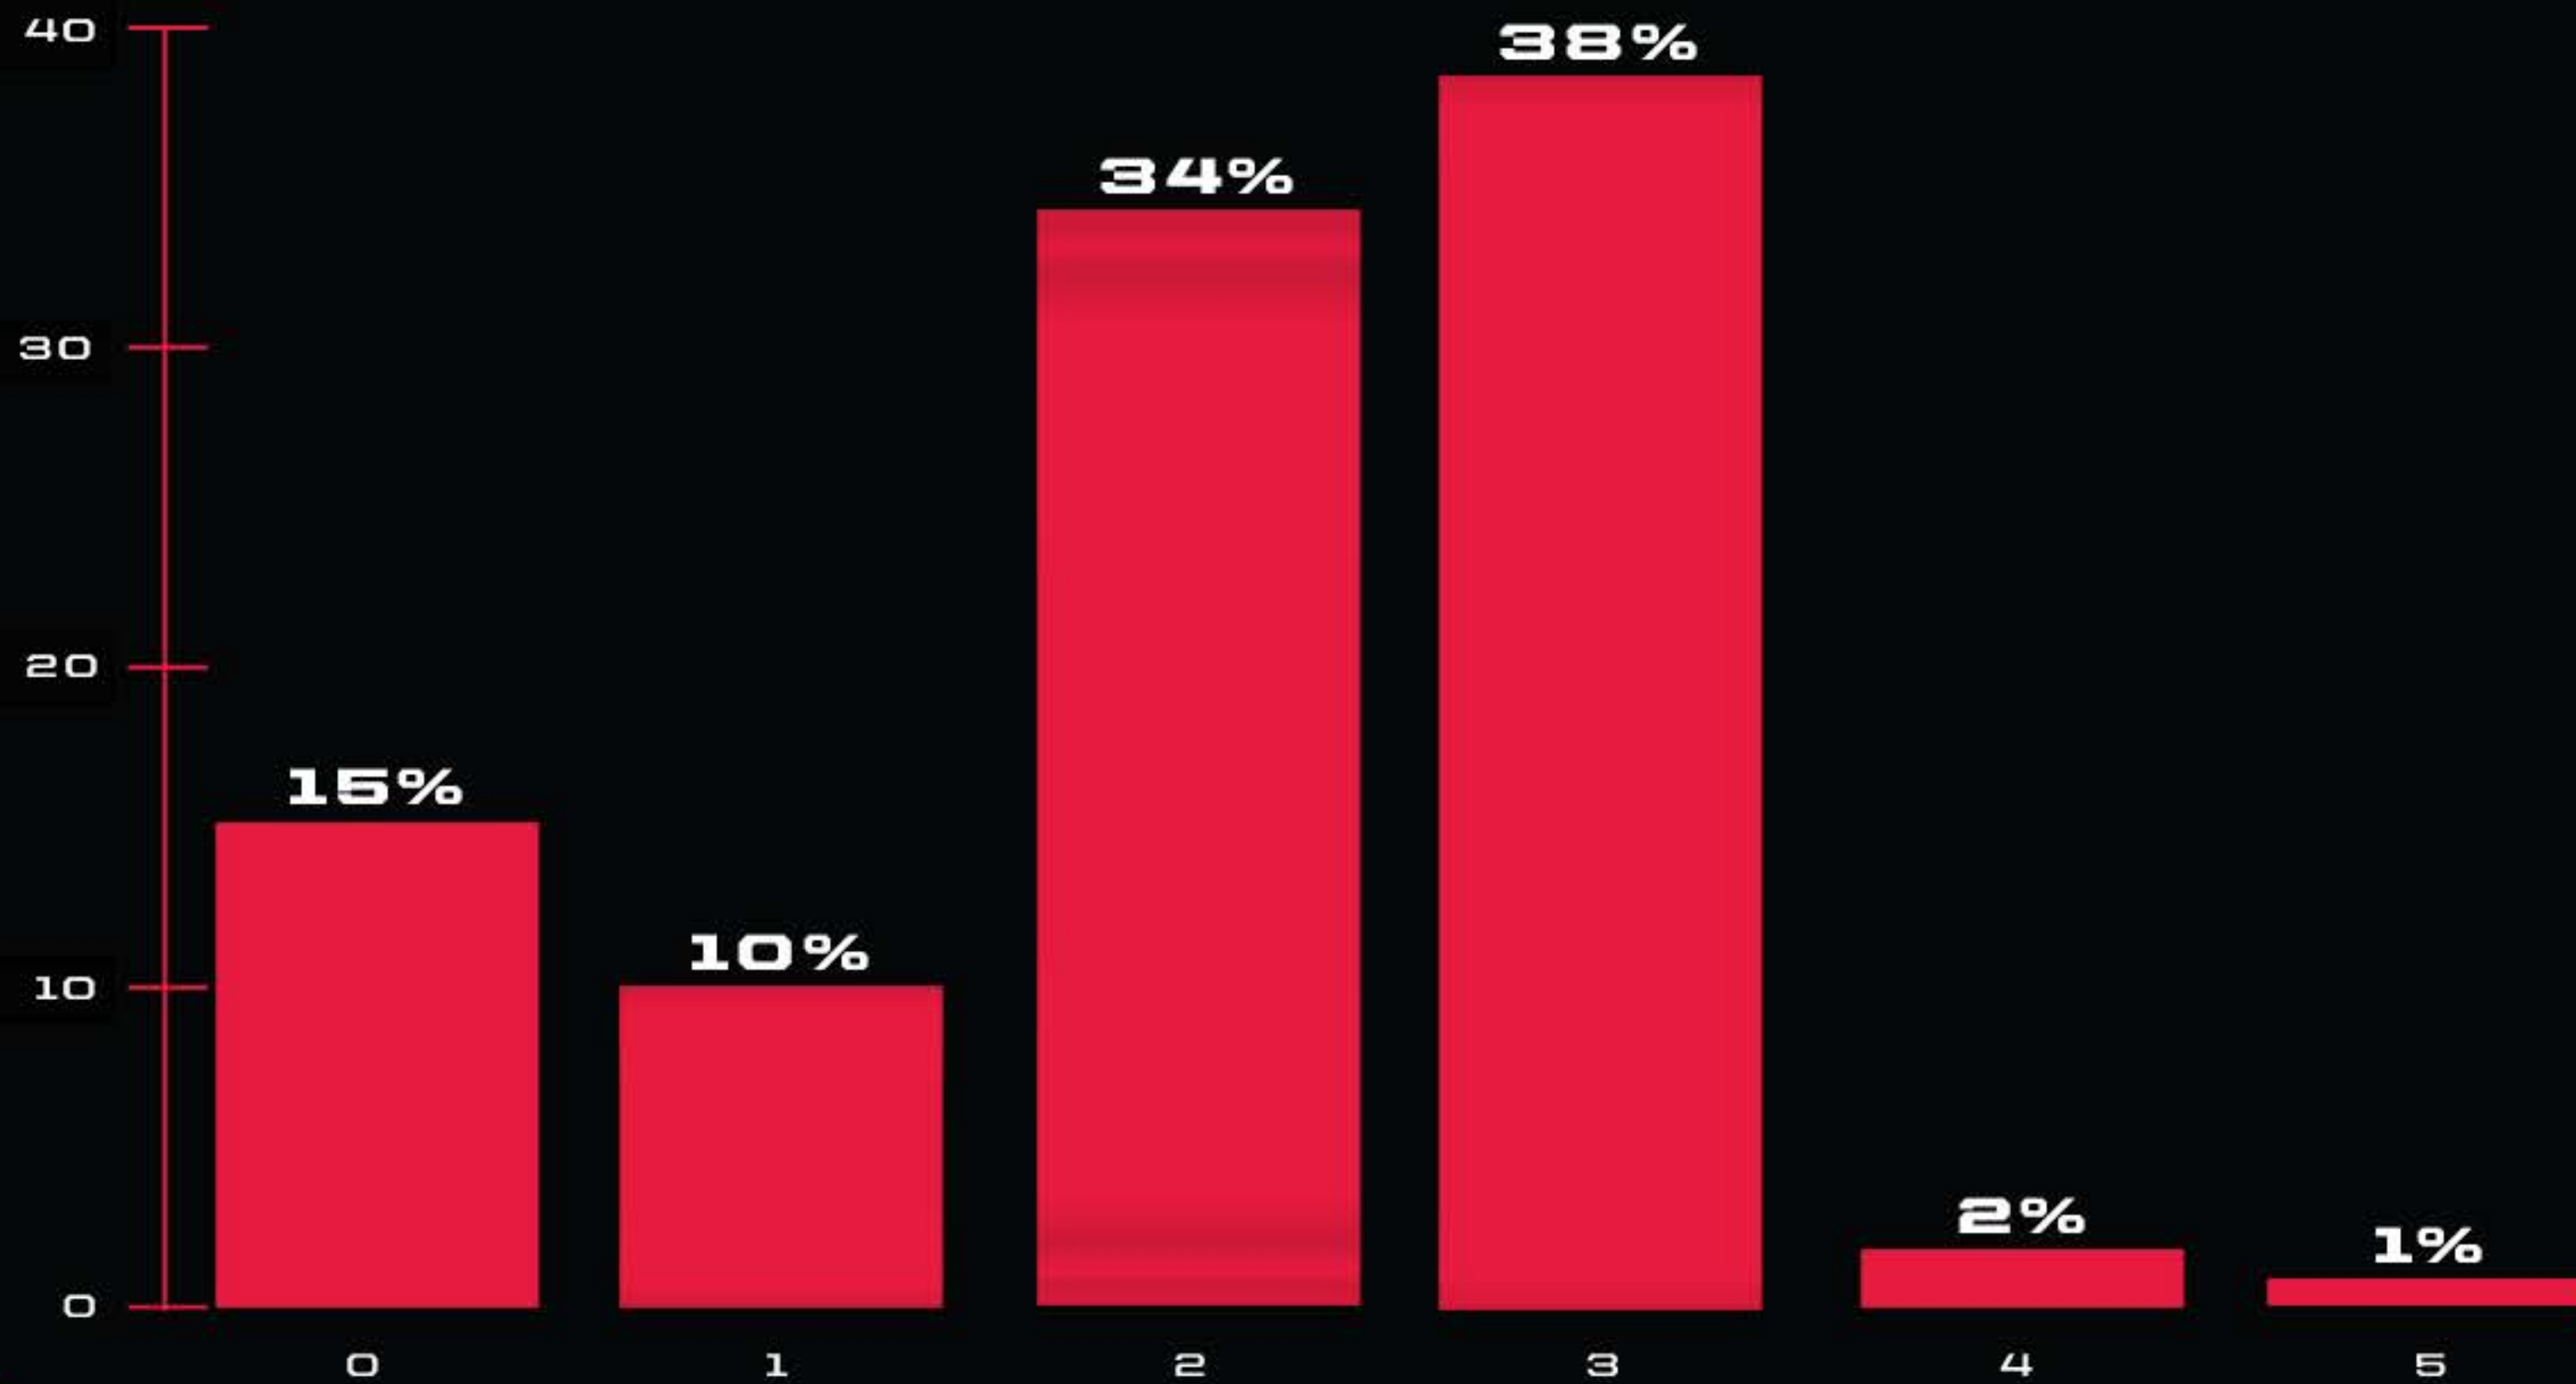

DISORDER

**MIDNIGHT
SOCIETY**

HOW WAS THE WEAPON PICKUP SPEED?

RATING FROM 0-5 (1 = TOO SLOW, 5 = TOO FAST, 0 = NOT SURE / NO OPINION)

ORDER

**MIDNIGHT
SOCIETY**

HOW WAS THE ELEVATOR INTERACTION SPEED?

RATING FROM 0-5 (1 = TOO SLOW, 5 = TOO FAST, 0 = NOT SURE / NO OPINION)